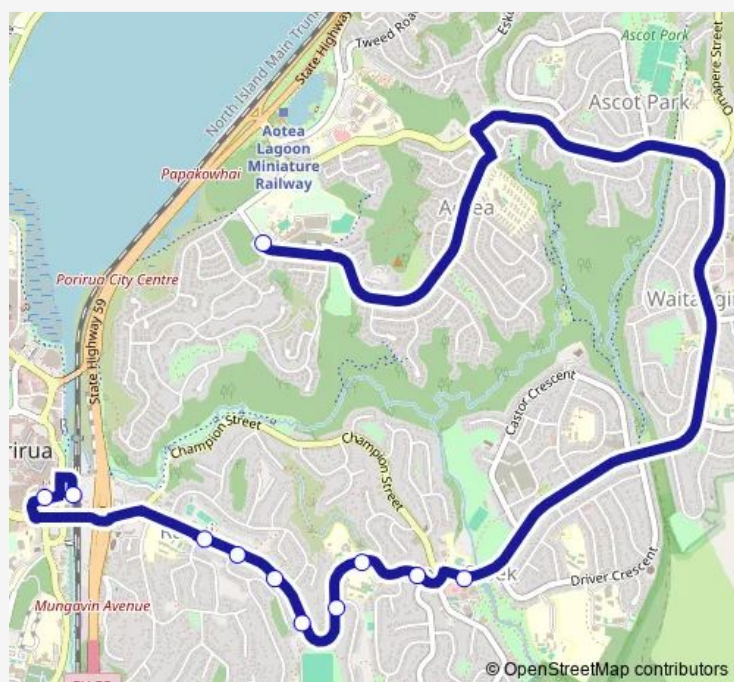

### Direction

Aotea College - Stop A (school stop) — Porirua Station - Stop A

11 stops

[Open route schedule](#)

Aotea College - Stop A (school stop)

Cannons Creek Shops - Champion Street

Mungavin Avenue at Bedford Street (near 200)

Porirua Station - Stop A

### Route schedule

Aotea College - Stop A (school stop) — Porirua Station - Stop A

Monday	15:17
Tuesday	14:27
Wednesday	15:17
Thursday	14:27
Friday	15:17
Saturday	—
Sunday	—

### Route info

Direction: Aotea College - Stop A (school stop)

Stops: 11

Trip Duration: 0 hour 25 min

445 School Bus time schedules and route maps are available in an offline PDF at [busmaps.com](https://busmaps.com). Use the [busmaps.com](https://busmaps.com) website to see live bus times, train schedule or subway schedule, and step-by-step directions for all public transit in Wellington