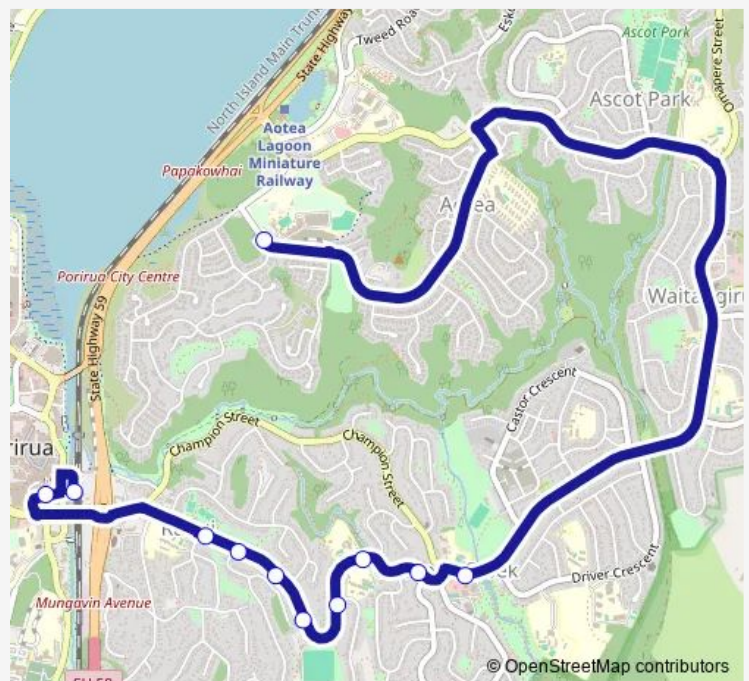

Cannons Creek Shops - Champion Street

Mungavin Avenue at Bedford Street (near 200)

Windley School - Mungavin Avenue

Mungavin Avenue at Sievers Grove

Trust Porirua Park - Mungavin Avenue

Mungavin Avenue (near 66)

Mungavin Avenue at Gear Terrace (near 40)

Mungavin Avenue (near 22)

North City Plaza - Walton Leigh Avenue

Porirua Station - Stop A

Route schedule

Aotea College - Stop A (school stop) — Porirua Station - Stop A

Monday	15:17
Tuesday	14:27
Wednesday	15:17
Thursday	14:27
Friday	15:17
Saturday	—
Sunday	—

Route info

Direction: Aotea College - Stop A (school stop)

Stops: 11

Trip Duration: 0 hour 25 min

445 School Bus time schedules and route maps are available in an offline PDF at busmaps.com. Use the busmaps.com website to see live bus times, train schedule or subway schedule, and step-by-step directions for all public transit in Wellington