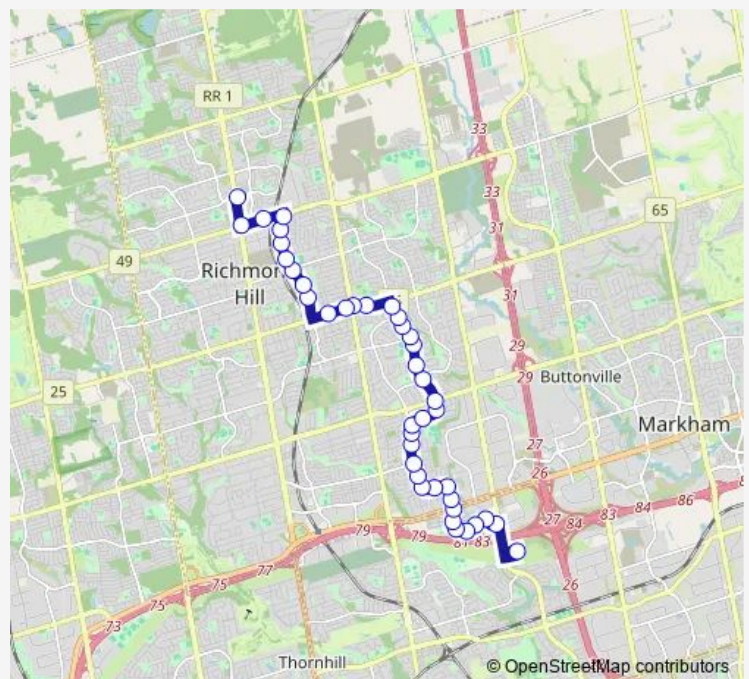

Valleymede DR / Meadowcliffe Av

Valleymede DR / 16th Av

Spadina RD / Boake Trl

Route schedule

ST. Robert Catholic H.S. Stop # 528 — Bernard Terminal Platform 3

Monday 14:45

Tuesday 14:45

Wednesday 14:45

Thursday 14:45

Friday 14:45

Saturday —

Sunday —

Route info

Direction: ST. Robert Catholic H.S. Stop # 528

Stops: 41

Trip Duration: 0 hour 40 min

445 — ST Robert SS VIA Spadina

Spadina RD / Lytton Blvd

Spadina RD / Brookshill Cres

Spadina RD / Weldrick Rd

Spadina RD / Clarendon Dr

Spadina RD / Strathearn Av

Spadina RD / Crescentview Rd

Major Mackenzie DR / OLD Markham Rd

Major Mackenzie DR / Bayview Av

Major Mackenzie DR Stop # 1697

Major Mackenzie DR / Sussex Av

Newkirk RD / Centre St

Newkirk RD / Shelley Rd

Newkirk RD / Crosby Av

Newkirk RD / Taylor Mills Dr

Newkirk RD Stop # 2195