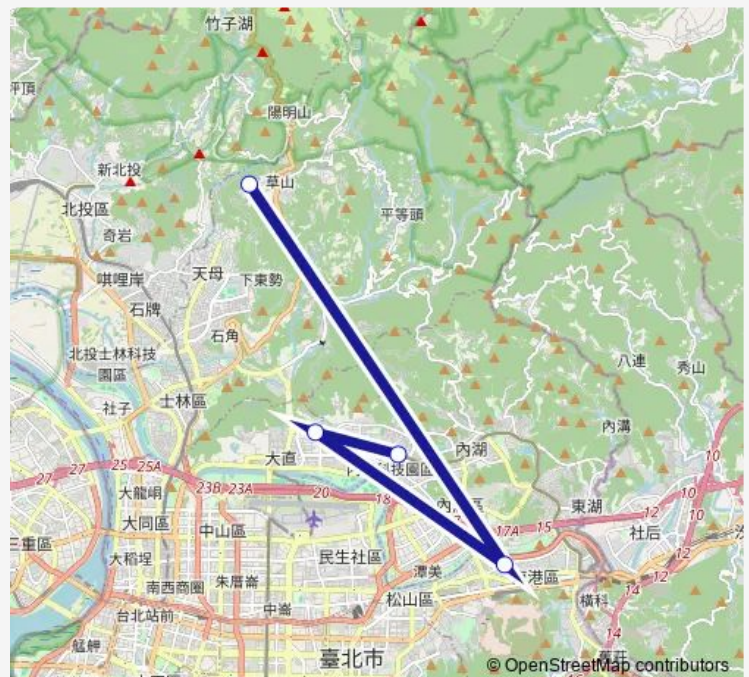

Friday 17:15

Saturday —

Sunday —

Route info

Direction: 文化大學 —

Stops: 4

Trip Duration: 0 hour 6 min

■ 通勤18 — 捷運港墘站-文化大學

BusMaps

Direction

捷運港墘站(內湖高工) — 文化大學一

3 stops

[Open route schedule](#)

捷運港墘站(內湖高工)

中國電視公司

文化大學一

Route schedule

捷運港墘站(內湖高工) — 文化大學一

Monday	07:00
Tuesday	07:00
Wednesday	07:00
Thursday	07:00
Friday	07:00
Saturday	—
Sunday	—

Route info

Direction: 捷運港墘站(內湖高工)

Stops: 3

Trip Duration: 17 hour 0 min

通勤18 Bus time schedules and route maps are available in an offline PDF at busmaps.com. Use the busmaps.com website to see live bus times, train schedule or subway schedule, and step-by-step directions for all public transit in Taipei