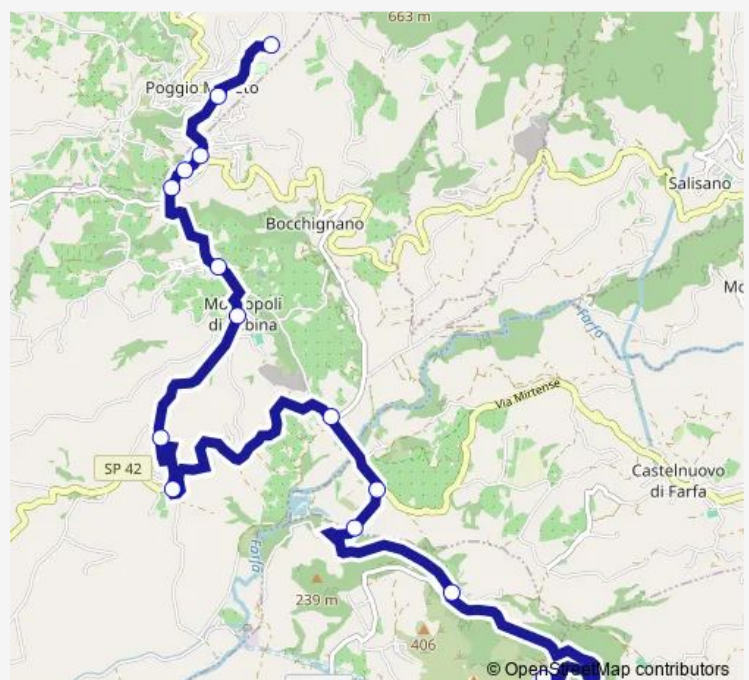

### Route schedule

FARA SABINA | Via Farnese Via Prime Case # f9975 — Poggio Mirteto | Via Togliatti (IIS) # f2444

Monday	07:20
Tuesday	07:20
Wednesday	07:20
Thursday	07:20
Friday	07:20
Saturday	—
Sunday	—

### Route info

Direction: FARA SABINA | Via Farnese Via Prime Case # f9975

Stops: 16

Trip Duration: 0 hour 30 min

Bus time schedules and route maps are available in an offline PDF at [busmaps.com](https://busmaps.com). Use the [busmaps.com](https://busmaps.com) website to see live bus times, train schedule or subway schedule, and step-by-step directions for all public transit in Montopoli in Sabina