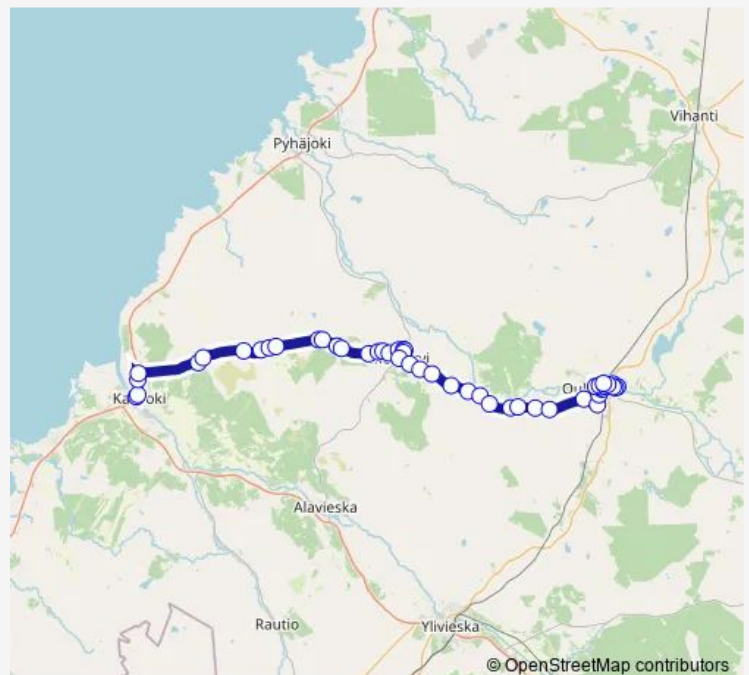

Thursday 06:50

Friday 06:50

Saturday —

Sunday —

Route info

Direction: Kalajoki

Stops: 48

Trip Duration: 1 hour 10 min

■ Kalajoki - Merijärvi - Oulainen

BusMaps

© OpenStreetMap contributors

Purontie E

Merijärvi risteys I

Marjamaa I

Keltamaa I

Nevanperäntie I