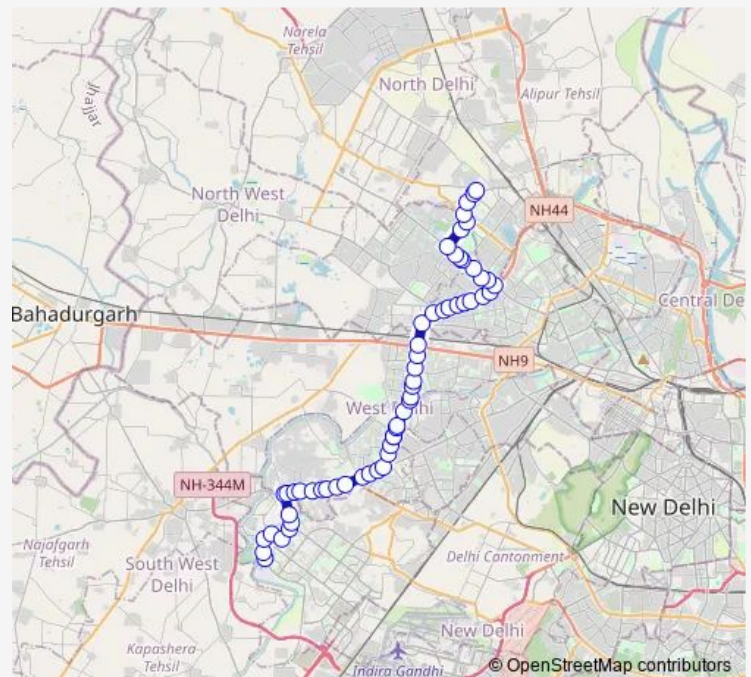

Vikas Puri Crossing

Dholi Piao

Janak Puri District Centre

Route schedule

Dwarka Sec 16C/GGS IP University — Rohini Sec 16 (T)

Monday 07:10-20:46

Tuesday 07:10-20:46

Wednesday 07:10-20:46

Thursday 07:10-20:46

Friday 07:10-20:46

Saturday 07:10-20:46

Sunday 07:10-20:46

Route info

Direction: Dwarka Sec 16C/GGS IP University

Stops: 58

Trip Duration: 1 hour 41 min

Dw3up

BusMaps

District Centre Outer Ring Road

Kangra Niketan

Krishna Park

Manohar Nagar

Crpf Camp Keshopur

Major Bhupinder Singh Marg