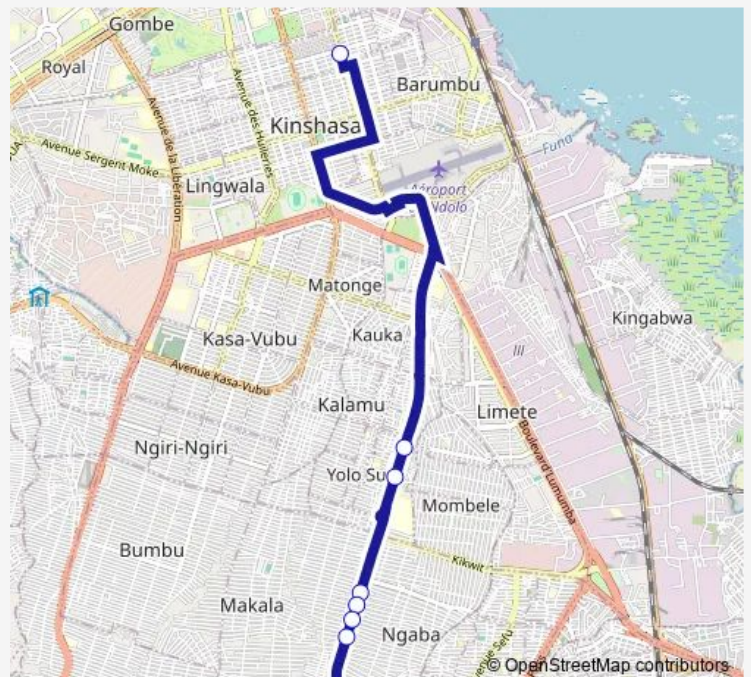

## Bus Gombe Centre Ville\_ TO \_ Rond Point Ngaba

[Go to website](#)

### Direction

Inconnu — Inconnu

8 stops

[Open route schedule](#)

Inconnu

station

ezo

La Fayette

### Route schedule

Inconnu — Inconnu

Monday 16:34

Tuesday 16:34

Wednesday 16:34

Thursday 16:34

Friday 16:34

Saturday —

### Route info

Direction: Inconnu

Stops: 8

Trip Duration: 0 hour 38 min

■ Gombe Centre Ville\_ TO \_ Rond Point Ngaba

Bus time schedules and route maps are available in an offline PDF at [busmaps.com](https://busmaps.com). Use the [busmaps.com](https://busmaps.com) website to see live bus times, train schedule or subway schedule, and step-by-step directions for all public transit in Kinshasa