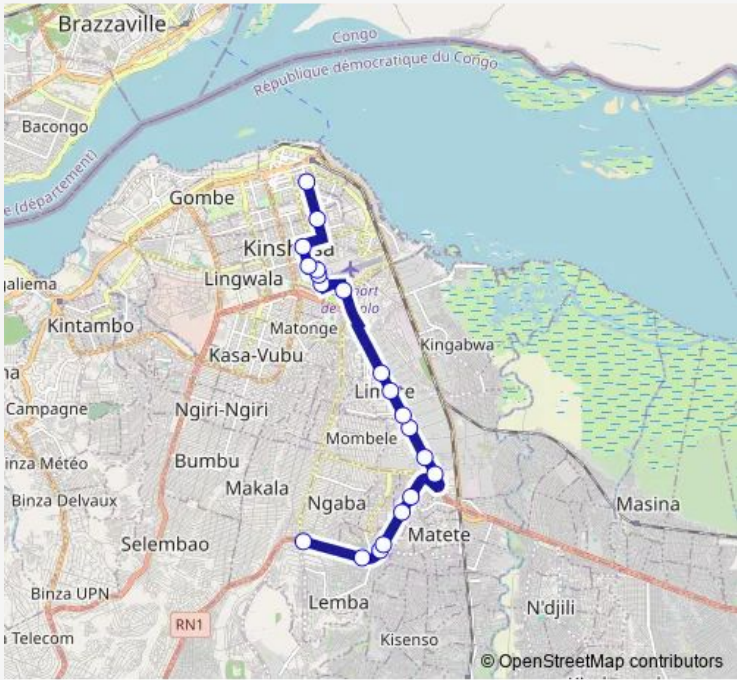

Bus Gombe Centre Ville_ TO _ Rond Point Ngaba

[Go to website](#)

Direction
Unknown — unknown

20 stops

[Open route schedule](#)

- Unknown
- unknown
- unknown
- unknown
- unknown
- unknown
- unknown
- unknown
- unknown
- unknown
- unknown
- Inconnu
- unknown
- unknown
- unknown
- Inconnu
- unknown
- unknown
- unknown
- unknown
- unknown
- unknown
- unknown
- unknown

Route schedule
Unknown — unknown

Monday	17:32
Tuesday	17:32
Wednesday	17:32
Thursday	17:32
Friday	17:32
Saturday	—
Sunday	—

Route info

Direction: Unknown

Stops: 20

Trip Duration: 0 hour 50 min

■ Gombe Centre Ville_ TO _ Rond Point Ngaba **BusMaps**