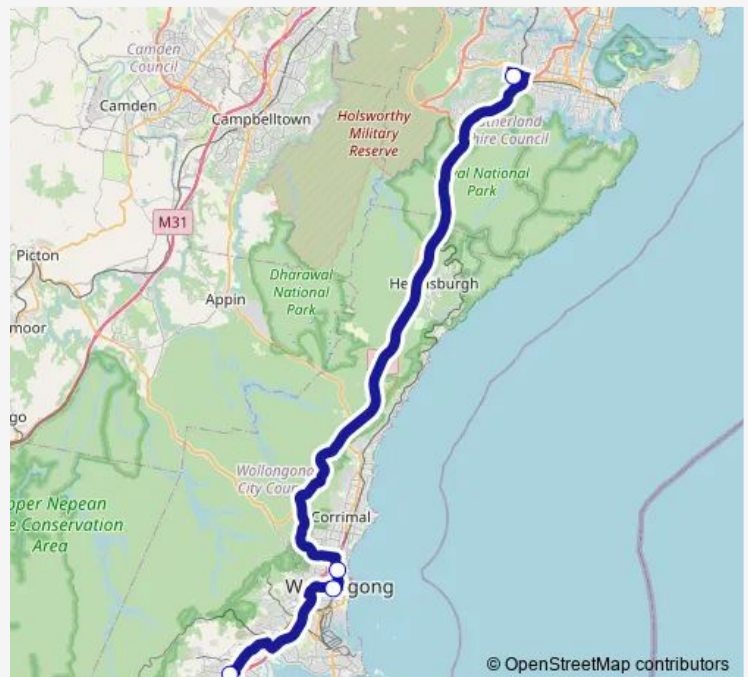

### Route schedule

Dapto Station, Station St — Sutherland Station, East Pde, Stand E

Monday —

Tuesday —

Wednesday —

Thursday —

Friday —

Saturday 03:11-10:50

### Route info

Direction: Dapto Station, Station St

Stops: 4

Trip Duration: 1 hour 7 min

Dapto Station, Station St