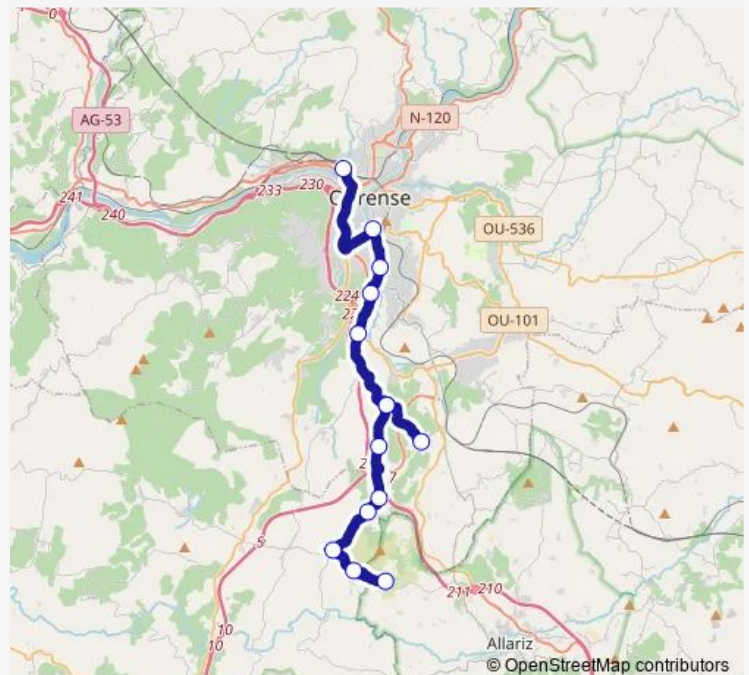

Wednesday 07:55

Thursday 07:55

Friday 07:55

Saturday —

Sunday —

Route info

Direction: O Rial

Stops: 14

Trip Duration: 0 hour 35 min

XG603002 — O Rial-Ourense E.I.

Direction

Ourense E.I. — O Rial

14 stops

[Open route schedule](#)

Ourense E.I.

Xardín do Posío

A Mezquita

Merouzo

Forxás das Viñas

O Rial

Route schedule

Ourense E.I. — O Rial

Monday 14:15

Tuesday 14:15

Wednesday 14:15

Thursday 14:15

Friday 14:15

Saturday —

Sunday —

Route info

Direction: Ourense E.I.

Stops: 14