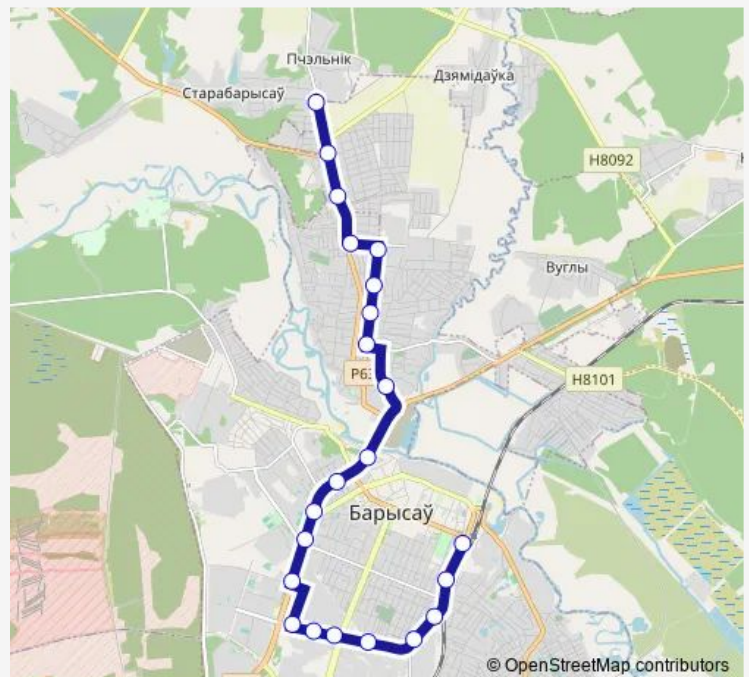

Friday 06:00-22:00

Saturday 06:00-22:00

Sunday 06:00-22:00

Route info

Direction: Железнодорожный вокзал

Stops: 22

Trip Duration: 0 hour 43 min

■ 1012ТК (12-Т)

Thursday 06:00-22:00

Friday 06:00-22:00

Saturday 06:00-22:00

Sunday 06:00-22:00

Route info

Direction: Пчельник

Stops: 22

Trip Duration: 0 hour 48 min