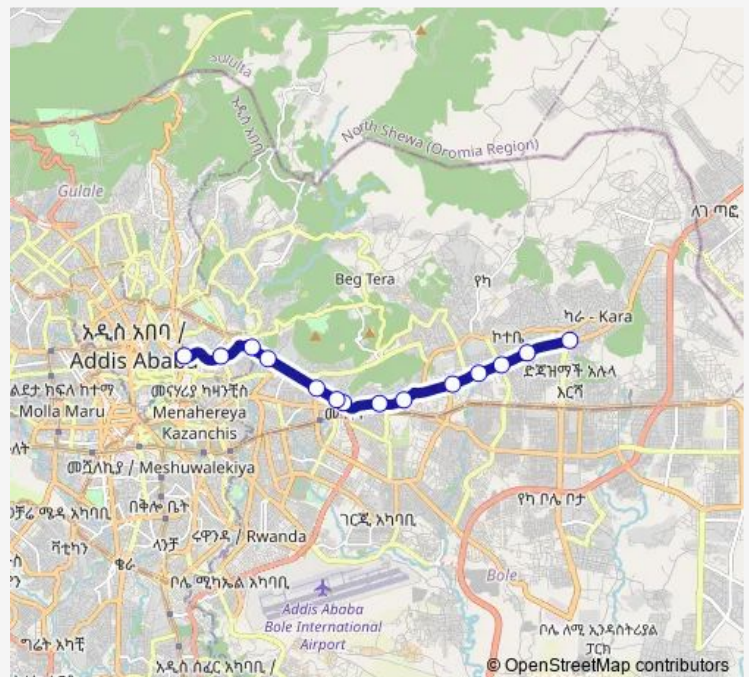

Belgium Embassy

Kokebe Tsebah School

Addis View Hotel

Arat Kilo

Route schedule

Kotebe Gebriel — Arat Kilo

Monday 06:00

Tuesday 06:00

Wednesday 06:00

Thursday 06:00

Friday 06:00

Saturday 06:00

Sunday 06:00

Route info

Direction: Kotebe Gebriel

Stops: 14

Trip Duration: 0 hour 35 min

AB033 — Kotebe Gebriel ↔ Arat Kilo

Direction

Arat Kilo — Kotebe Gebriel

10 stops

[Open route schedule](#)

Arat Kilo

Bel Air

Route schedule

Arat Kilo — Kotebe Gebriel

Monday 06:00

Tuesday 06:00

Wednesday 06:00

Thursday 06:00

Friday 06:00

Saturday 06:00