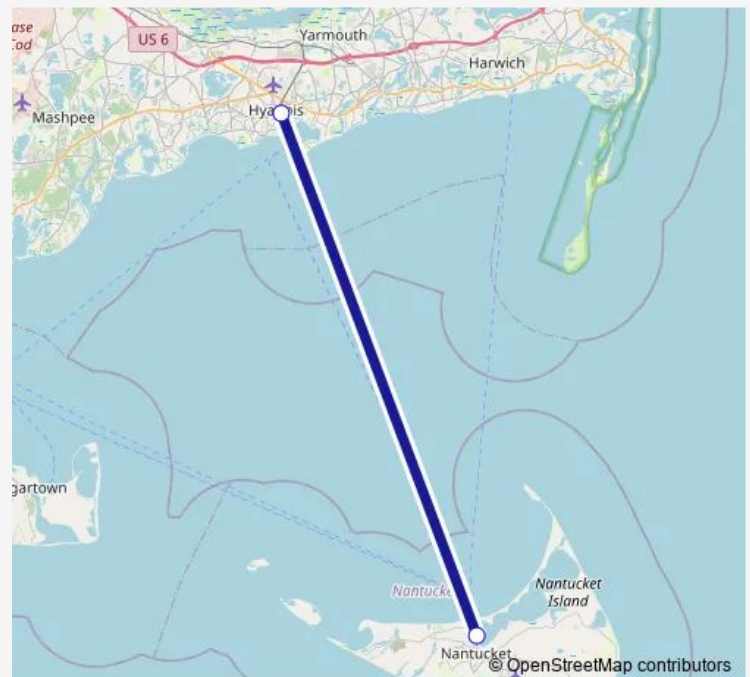

Ferry Nantucket-Hyannis Fast Ferry

[Go to website](#)

Direction

Hyannis Terminal — Nantucket Wharves

2 stops

[Open route schedule](#)

Hyannis Terminal

Nantucket Wharves

Route schedule

Hyannis Terminal — Nantucket Wharves

Monday 06:30-20:45

Tuesday 06:30-20:45

Wednesday 06:30-20:45

Thursday 06:30-20:45

Friday 06:30-20:45

Saturday 06:30-20:45

Sunday 06:30-20:45

Route info

Direction: Hyannis Terminal

Stops: 2

Trip Duration: 1 hour 0 min

■ Nantucket-Hyannis Fast Ferry

Direction

Nantucket Wharves — Hyannis Terminal