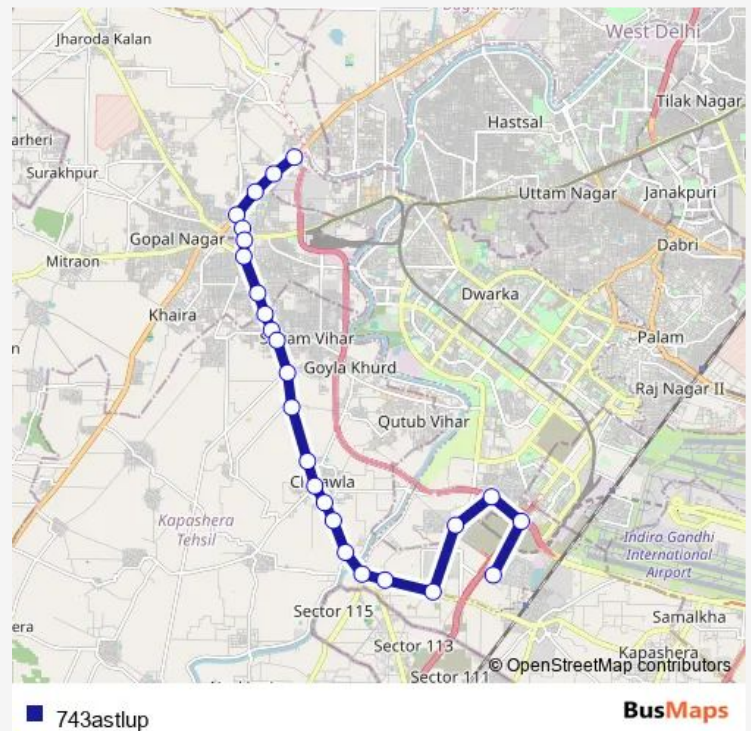

### Route schedule

Dichau Kalan Depot — Bharthal Village (Shyam Mandir)

Monday 04:03-17:04

Tuesday 04:03-17:04

Wednesday 04:03-17:04

Thursday 04:03-17:04

Friday 04:03-17:04

Saturday 04:03-17:04

Sunday 04:03-17:04

### Route info

Direction: Dichau Kalan Depot

Stops: 25

Trip Duration: 1 hour 8 min

743astlup

Dhool Siras

Pochan Pur Village

Bharthal Chowk (Bharthal Road)