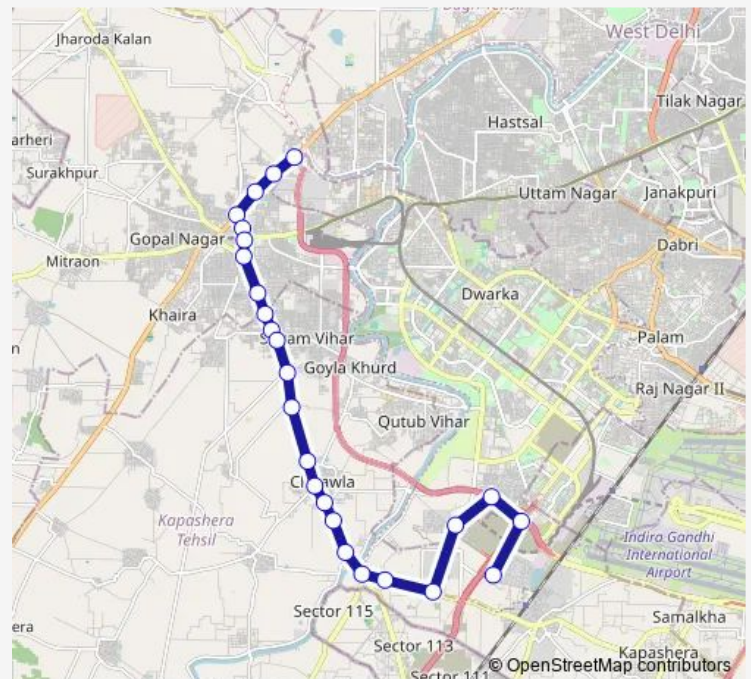

Thursday 04:03-17:04

Friday 04:03-17:04

Saturday 04:03-17:04

Sunday 04:03-17:04

Route info

Direction: Dichau Kalan Depot

Stops: 25

Trip Duration: 1 hour 8 min