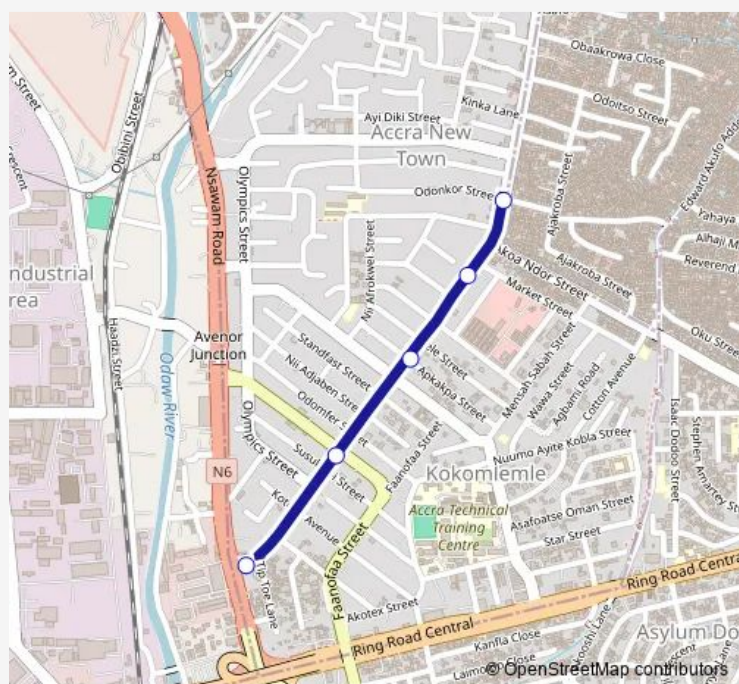

Bus 201A Circle Opps. Vodafone to New Town Timber Market

[Go to website](#)

Direction

Terminal Circle Opps. Vodafone — Terminal New Town Timber Market

5 stops

[Open route schedule](#)

Terminal Circle Opps. Vodafone

Roadside 201

Roadside 2 201

Mallam Atta

Terminal New Town Timber Market

Route schedule

Terminal Circle Opps. Vodafone — Terminal New Town Timber Market

Monday	11:51
Tuesday	11:51
Wednesday	11:51
Thursday	11:51
Friday	11:51
Saturday	11:51
Sunday	11:51

Route info

Direction: Terminal Circle Opps. Vodafone

Stops: 5

Trip Duration: 0 hour 9 min

■ 201A — Circle Opps. Vodafone to New Town Timber Market

BusMaps

201A Bus time schedules and route maps are available in an offline PDF at busmaps.com. Use the busmaps.com website to see live bus times, train schedule or subway schedule, and step-by-step directions for all public transit in Accra