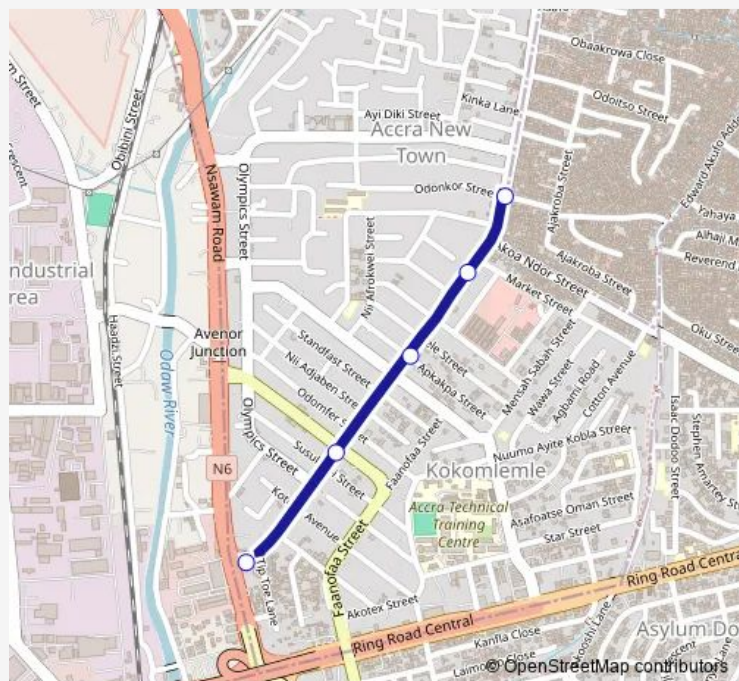

## Bus 201a Circle Opps. Vodafone to New Town Timber Market

[Go to website](#)

### Direction

Terminal Circle Opps. Vodafone — Terminal New Town Timber Market

5 stops

[Open route schedule](#)

Terminal Circle Opps. Vodafone

Roadside 201

Roadside 2 201

Mallam Atta

### Route schedule

Terminal Circle Opps. Vodafone — Terminal New Town Timber Market

Monday	11:51
Tuesday	11:51
Wednesday	11:51
Thursday	11:51
Friday	11:51
Saturday	11:51
Sunday	11:51

### Route info

Direction: Terminal Circle Opps. Vodafone

Stops: 5

Trip Duration: 0 hour 9 min

201a Bus time schedules and route maps are available in an offline PDF at [busmaps.com](https://busmaps.com). Use the [busmaps.com](https://busmaps.com) website to see live bus times, train schedule or subway schedule, and step-by-step directions for all public transit in Accra