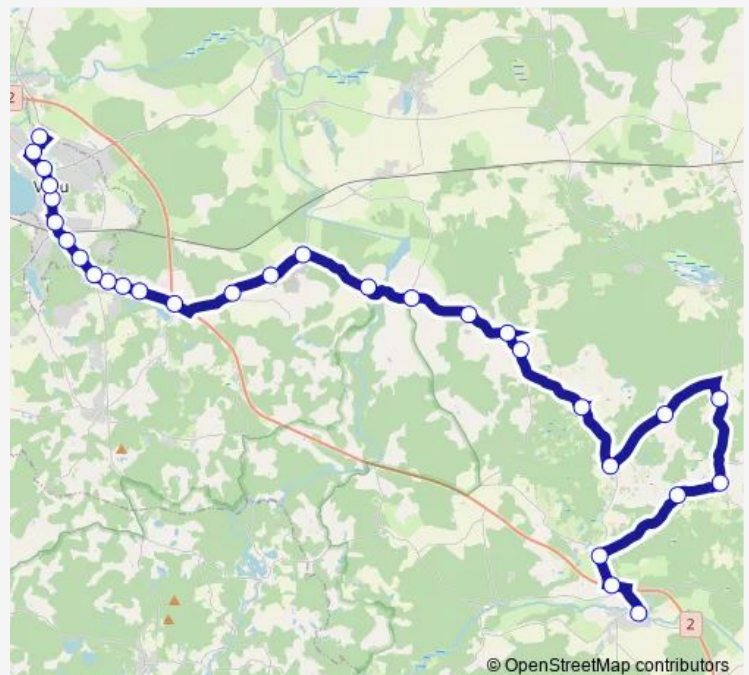

### Route schedule

Vastseliina — Võru bussijaam

Monday —

Tuesday 16:30

Wednesday —

Thursday 16:30

Friday —

Saturday —

### Route info

Direction: Vastseliina

Stops: 30

Trip Duration: 0 hour 55 min

© OpenStreetMap contributors

Kose

Naftabaas

Kaitseväe