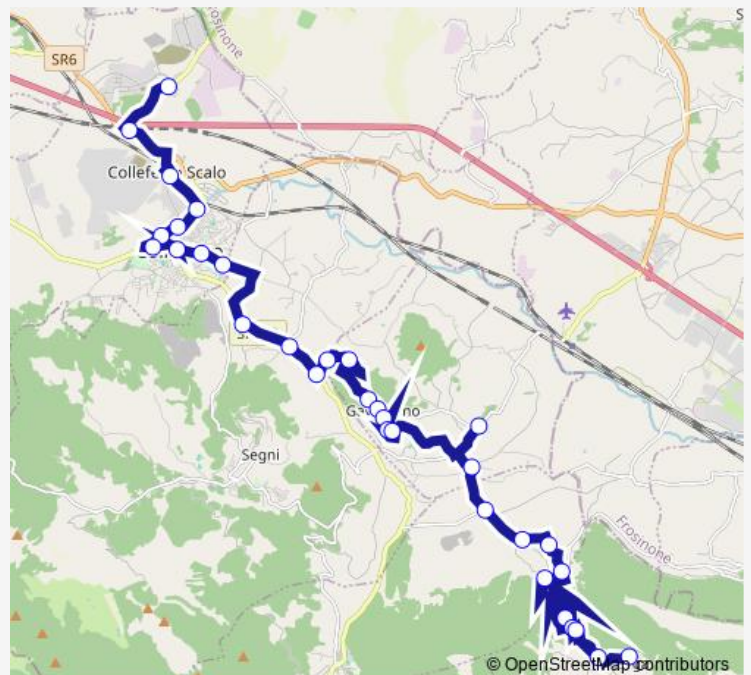

Gavignano | Contrada Croce Tonda # f14687

Gavignano | Via Colli Garinelli Via Gavignanese # f14743

**Route schedule**

Colleferro | Via Palianese (Ipia) # f14398 — Gorga | Piazza V. Emanuele II # f14705

Monday	—
Tuesday	—
Wednesday	—
Thursday	—
Friday	—
Saturday	11:25
Sunday	—

**Route info**

Direction: Colleferro | Via Palianese (Ipia) # f14398

Stops: 32

Trip Duration: 1 hour 0 min

Cf988a — Colleferro Ipia - Gorga # Cf988a

Gavignano | Contrada Santa Croce # f14694

Montelanico | Via Gorga Via Lepini # f14695