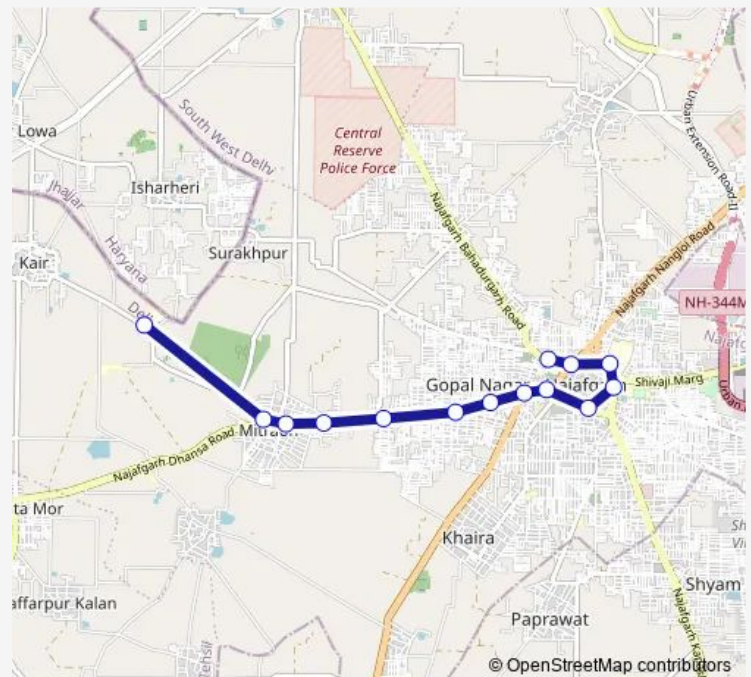

Mitraon Extension

Mitraon Village

Mitraon Village (Kair Village Road)

Kair Depot

Route schedule

Najafgarh Terminal — Kair Depot

Monday 13:41-15:41

Tuesday 13:41-15:41

Wednesday 13:41-15:41

Thursday 13:41-15:41

Friday 13:41-15:41

Saturday 13:41-15:41

Sunday 13:41-15:41

Route info

Direction: Najafgarh Terminal

Stops: 14

Trip Duration: 0 hour 27 min

728stlup

BusMaps

728stlup Bus time schedules and route maps are available in an offline PDF at busmaps.com. Use the busmaps.com website to see live bus times, train schedule or subway schedule, and step-by-step directions for all public transit in Najafgarh