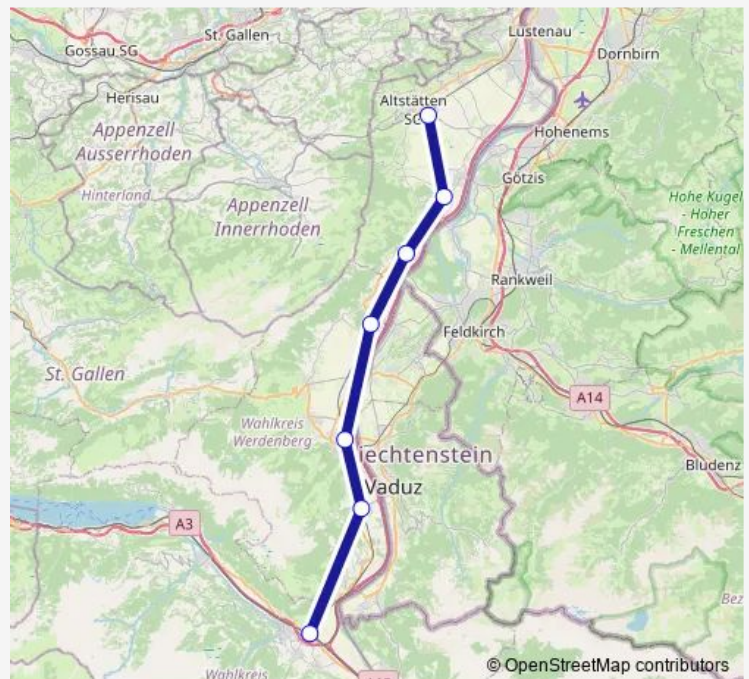

Suburban Railway S13

[Go to website](#)

Direction

Altstätten Sg — Sargans

7 stops

[Open route schedule](#)

Altstätten Sg

Oberriet Sg

Tuesday 04:53

Wednesday 04:53

Thursday 04:53

Friday —

Saturday —

Sunday —

Route info

Direction: Altstätten Sg

Stops: 7

Trip Duration: 0 hour 31 min

■ S13

BusMaps

Direction

St. Margrethen Sg — Altstätten Sg

5 stops

[Open route schedule](#)

St. Margrethen Sg

Au Sg

Heerbrugg

Rebstein-Marbach

Altstätten Sg

Route schedule

St. Margrethen Sg — Altstätten Sg

Monday	04:27
Tuesday	04:27
Wednesday	04:27
Thursday	04:27
Friday	—
Saturday	—
Sunday	—