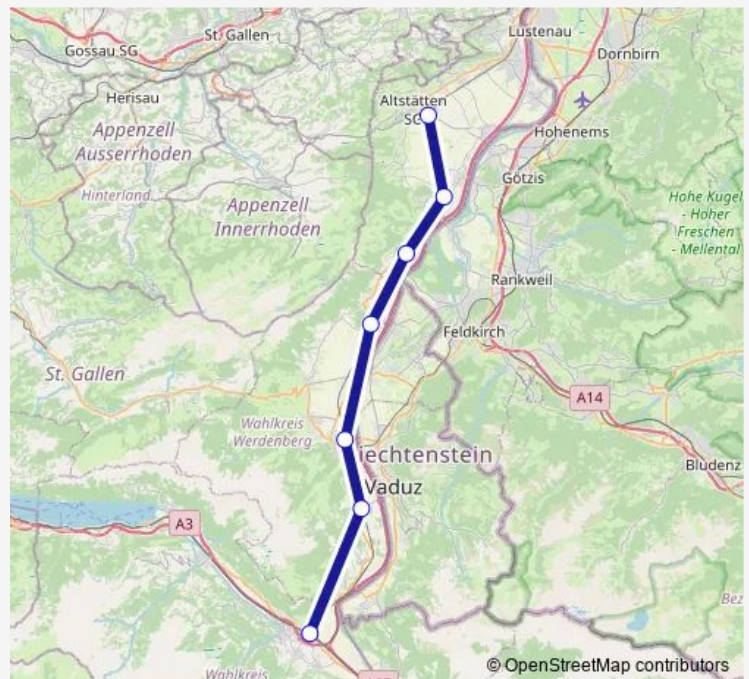

Suburban Railway S13

[Go to website](#)

Direction

Altstätten Sg — Sargans

7 stops

[Open route schedule](#)

Altstätten Sg

Oberriet Sg

Tuesday 04:53

Wednesday 04:53

Thursday 04:53

Friday —

Saturday —

Sunday —

Route info

Direction: Altstätten Sg

Stops: 7

Trip Duration: 0 hour 31 min

■ S13

Direction

St. Margrethen Sg — Altstätten Sg

5 stops

[Open route schedule](#)

St. Margrethen Sg

Au Sg

Heerbrugg

Rebstein-Marbach

Altstätten Sg

Route schedule

St. Margrethen Sg — Altstätten Sg

Monday	04:27
Tuesday	04:27
Wednesday	04:27
Thursday	04:27
Friday	—
Saturday	—
Sunday	—

Route info