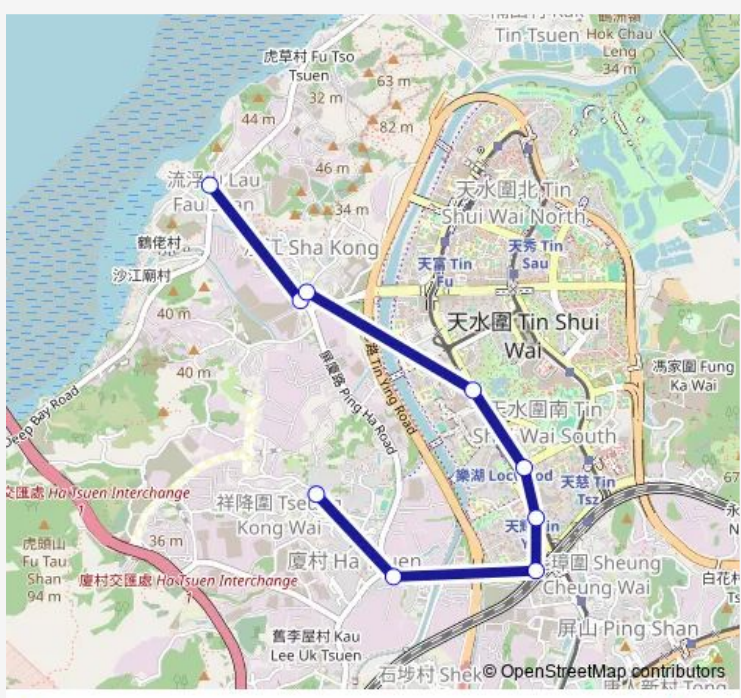

Bus 34A HA Tsuen - LAU FAU Shan

[Go to website](#)

**Direction**  
 LAU FAU Shan Minibus Terminus — HA TSUEN (SAN SIK ROAD) MINIBUS TERMINUS

9 stops

[Open route schedule](#)

- LAU FAU Shan Minibus Terminus
- LAU FAU SHAN ROAD, NEAR WINDSOR VILLA
- UNNAMED ACCESS ROAD, NEAR WINDSOR VILLA|UNNAMED ACCESS ROAD, NEAR WINDSOR VILLA
- TIN SHUI ROAD, OPPOSITE TIN SHUI COMMERCIAL COMPLEX|TIN SHUI ROAD, NEAR TIN SHUI WAI PARK|TIN SHUI ROAD NEAR TIN SHUI ESTATE BUS STOP
- TIN WU ROAD, NEAR YIU SHING HOUSE, TIN YIU ESTATE|TIN WU ROAD NEAR YIU SHING HOUSE BUS STOP|TIN WU ROAD, OUTSIDE YIU SHING HOUSE
- TIN YIU ROAD NEAR YIU MAN HOUSE BUS STOP|TIN YIU ROAD, NEAR YIU MAN HOUSE, TIN YIU ESTATE|TIN YIU ROAD, OUTSIDE YIU MAN HOUSE
- PING HA ROAD NEAR TIN SHUI WAI STATION BUS STOP|PING HA ROAD, NEAR TIN SHUI WAI STATION
- PING HA ROAD, NEAR FU YEE GARDEN PHASE 2 BLOCK 10, HA TSUEN SHI
- HA TSUEN (SAN SIK ROAD) MINIBUS TERMINUS

Route schedule

LAU FAU Shan Minibus Terminus — HA TSUEN (SAN SIK ROAD) MINIBUS TERMINUS

Monday	06:45-19:00
Tuesday	06:45-19:00
Wednesday	06:45-19:00
Thursday	06:45-19:00
Friday	06:45-19:00
Saturday	06:45
Sunday	06:45

Route info

Direction: LAU FAU Shan Minibus Terminus

Stops: 9

Trip Duration: 0 hour 13 min

34A — HA Tsuen - LAU FAU Shan **BusMaps**

## Direction

HA TSUEN (SAN SIK ROAD) MINIBUS TERMINUS —  
LAU FAU Shan Minibus Terminus

9 stops

[Open route schedule](#)

HA TSUEN (SAN SIK ROAD) MINIBUS TERMINUS

PING HA ROAD, NEAR TIN HA GARDEN|PING HA  
ROAD, NEAR FU YEE GARDEN PHASE 2 BLOCK 10, HA  
TSUEN SHI|PING HA ROAD, NEAR FU YEE GARDEN  
PHASE 2 BLOCK 10, HA TSUEN SHI