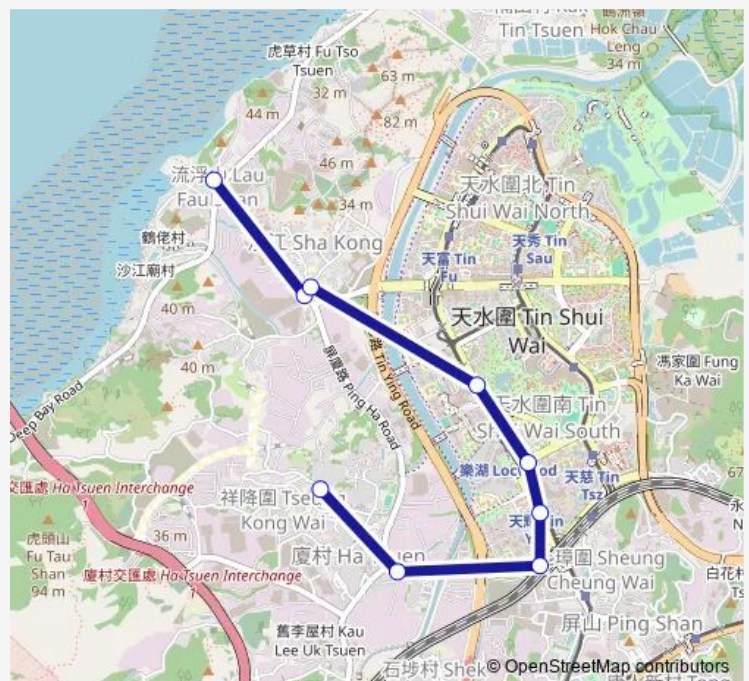

Ping HA Road Near TIN Shui WAI Station BUS Stop|Ping HA Road, Near TIN Shui WAI Station

Ping HA Road, Near FU YEE Garden Phase 2 Block 10, HA Tsuen Shi

HA Tsuen (SAN SIK Road) Minibus Terminus

Route schedule

LAU FAU Shan Minibus Terminus — HA Tsuen (SAN SIK Road) Minibus Terminus

Monday	06:45-19:00
Tuesday	06:45-19:00
Wednesday	06:45-19:00
Thursday	06:45-19:00
Friday	06:45-19:00
Saturday	06:45
Sunday	06:45

Route info

Direction: LAU FAU Shan Minibus Terminus

Stops: 9

Trip Duration: 0 hour 13 min

34a — HA Tsuen - LAU FAU Shan

Direction

HA Tsuen (SAN SIK Road) Minibus Terminus — LAU FAU Shan Minibus Terminus

9 stops

Monday 06:45-19:00

Tuesday 06:45-19:00

Wednesday 06:45-19:00

Thursday 06:45-19:00

Friday 06:45-19:00

Saturday 06:45

Sunday 06:45

Route info