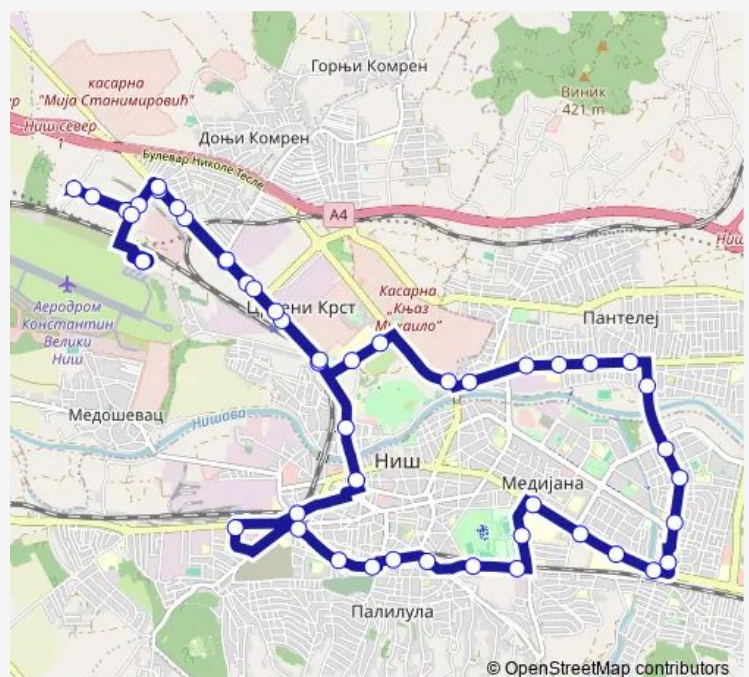

Pivara

G. Bolnica - Zetska

Gradska bolnica

Route schedule

Aerodrom — Aerodrom

Monday	05:30-06:45
Tuesday	05:30-06:45
Wednesday	05:30-06:45
Thursday	05:30-06:45
Friday	05:30-06:45
Saturday	05:50-07:00
Sunday	—

Route info

Direction: Aerodrom

Stops: 49

Trip Duration: 1 hour 10 min

■ 34A — Aerodrom-Autobuska stanica-Železnička stanica -Aerodrom **BusMaps**

Atd

Vojna bolnica

Ćele Kula

Direction: Aerodrom

Stops: 49

Trip Duration: 1 hour 15 min

Atd

Vojna bolnica

Čele Kula

Trošarina

Stonoteniski dom