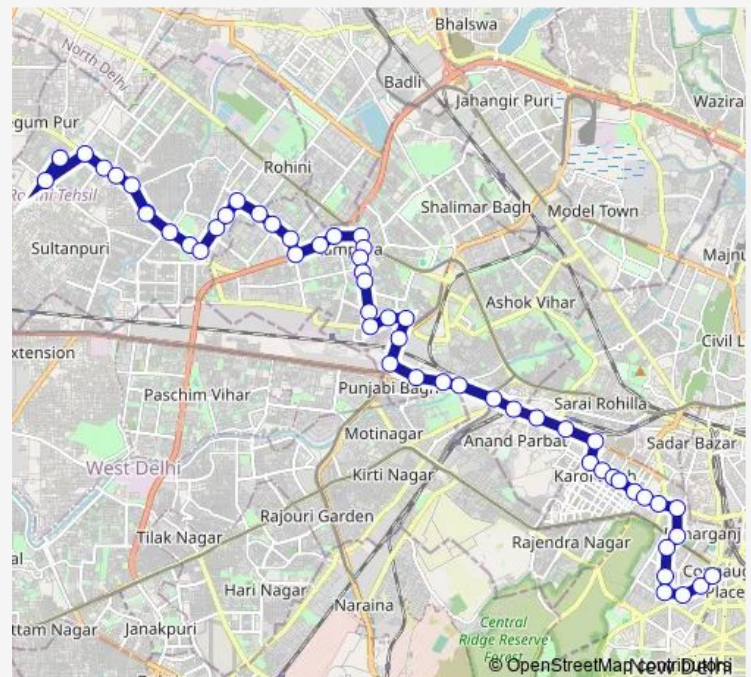

Thursday 05:14-19:25

Friday 05:14-19:25

Saturday 05:14-19:25

Sunday 05:14-19:25

Route info

Direction: Rohini Sec 22 Terminal

Stops: 54

Trip Duration: 1 hour 35 min