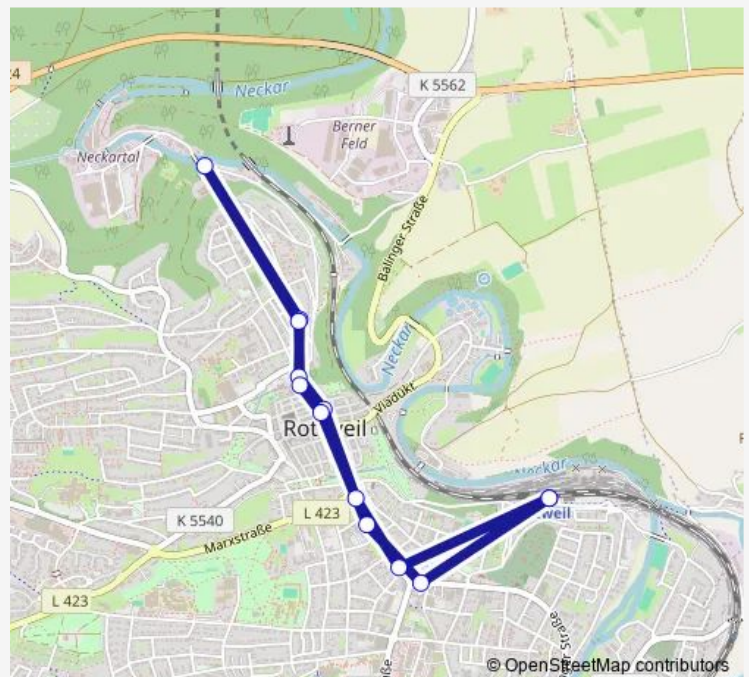

Bus 9007

[Go to website](#)

Direction

Rottweil Bf Bus — Rottweil Bf Bus

14 stops

[Open route schedule](#)

Rottweil Bf Bus

Rottweil Landratsamt

Rottweil Neues Postamt

Rottweil Friedrichsplatz

Rottweil Kriegsdamm

Rottweil Durschstraße

Rottweil Kraftwerk

Rottweil Kraftwerk

Rottweil Durschstraße

Rottweil Kriegsdamm

Rottweil Friedrichsplatz

Rottweil Neues Postamt

Rottweil Landratsamt

Rottweil Bf Bus

Route schedule

Rottweil Bf Bus — Rottweil Bf Bus

Monday	20:06-00:06 ⁺¹
Tuesday	20:06-00:06 ⁺¹
Wednesday	20:06-00:06 ⁺¹
Thursday	20:06-00:06 ⁺¹
Friday	20:06-01:06 ⁺¹
Saturday	13:53-01:06 ⁺¹
Sunday	08:53-00:06 ⁺¹

Route info

Direction: Rottweil Bf Bus

Stops: 14

Trip Duration: 0 hour 19 min

9007

9007 Bus time schedules and route maps are available in an offline PDF at busmaps.com. Use the busmaps.com website to see live bus times, train schedule or subway schedule, and step-by-step directions for all public transit in Rottweil