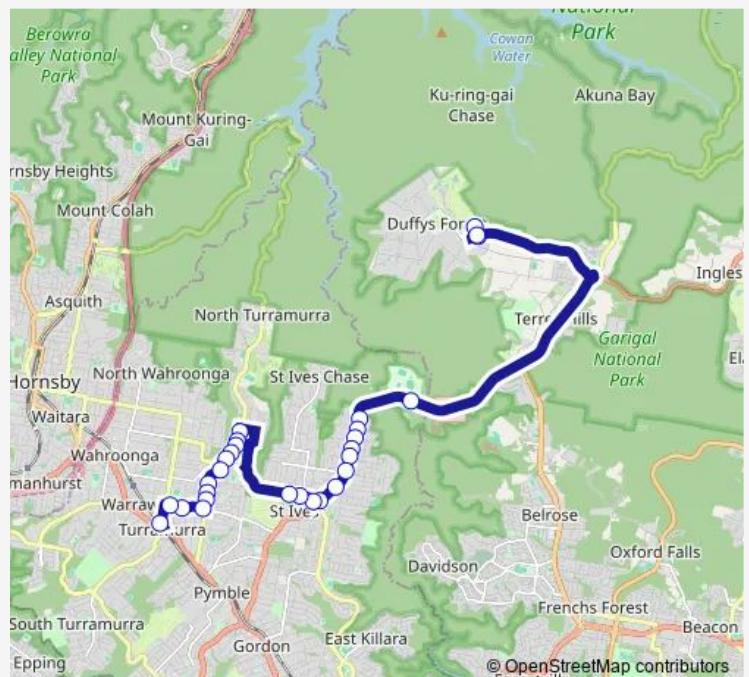

Route schedule

Northern Beaches Christian School, Echunga Rd — Turramurra Station, Stand D

Monday	15:25
Tuesday	15:25
Wednesday	15:25
Thursday	15:25
Friday	15:25
Saturday	—
Sunday	—

Route info

Direction: Northern Beaches Christian School, Echunga Rd

Stops: 28

Trip Duration: 0 hour 55 min

9007 — Northern Beaches Christian School to Turramurra Station

Bobbin Head Rd At Bannockburn Rd

Bobbin Head Rd At Handley Av

Bobbin Head Rd At Canberra Av

Bobbin Head Rd After Coolabah Av

Boomerang St At Bobbin Head Rd

Boomerang St After Ku-Ring-Gai Av

Brentwood Av At Gilroy Rd

Turrumurra Station, Stand D

9007 School Bus time schedules and route maps are available in an offline PDF at busmaps.com. Use the busmaps.com website to see live bus times, train schedule or subway schedule, and step-by-step directions for all public transit in Sydney