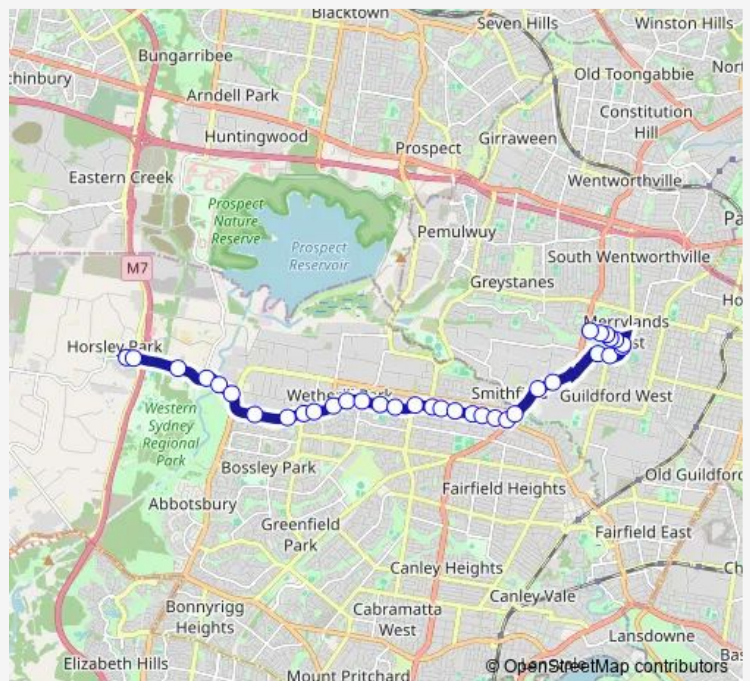

School Bus 9007 Horsley Park to Sherwood Grange Public School

[Go to website](#)

Direction

The Horsley Dr Opp Marion Primary School — Sherwood Grange Public School, Bruce St

35 stops

[Open route schedule](#)

- The Horsley Dr Opp Marion Primary School
- Horsley Park Public School, The Horsley Dr
- Golf Driving Range, The Horsley Dr
- The Horsley Dr Before Ferrers Rd
- 1546 The Horsley Dr
- The Horsley Dr Before Cowpasture Rd
- 1357 The Horsley Dr
- The Horsley Dr At Lagana Pl
- The Horsley Dr Opp Mimosa Rd
- The Horsley Dr After Nello Pl
- Greenway Plaza, The Horsley Dr
- Wetherill Park Reserve, The Horsley Dr
- The Horsley Dr At Maugham Cres
- The Horsley Dr Opp Wetherill Park Tennis Centre
- Wetherill Park Tafe, The Horsley Dr
- The Horsley Dr After Wetherill St
- Smithfield Fire Station, The Horsley Dr
- Smithfield Cemetery, The Horsley Dr
- The Horsley Dr Before Bourke St
- The Horsley Dr After Market St

Route schedule

The Horsley Dr Opp Marion Primary School — Sherwood Grange Public School, Bruce St

Monday	07:59
Tuesday	07:59
Wednesday	07:59
Thursday	07:59
Friday	07:59
Saturday	—
Sunday	—

Route info

Direction: The Horsley Dr Opp Marion Primary School

Stops: 35

Trip Duration: 0 hour 35 min

The Horsley Dr Opp Smithfield Public School
Smithfield Uniting Church, The Horsley Dr
Smithfield Square Shopping Centre, The Horsley Dr
Smithfield Square, Smithfield Rd
Warren Rd After Long St
Warren Rd After Percival Rd
Woodpark Rd Opp Woodpark Reserve
Woodpark Rd Opp Fairfield Rd
Canal T-Way
Sherwood Rd Opp Cerdon College
Duffy St Opp Bruce St
Bruce St At Josephine St
Bruce St Before Valda St
Bruce St After Valda St
Sherwood Grange Public School, Bruce St