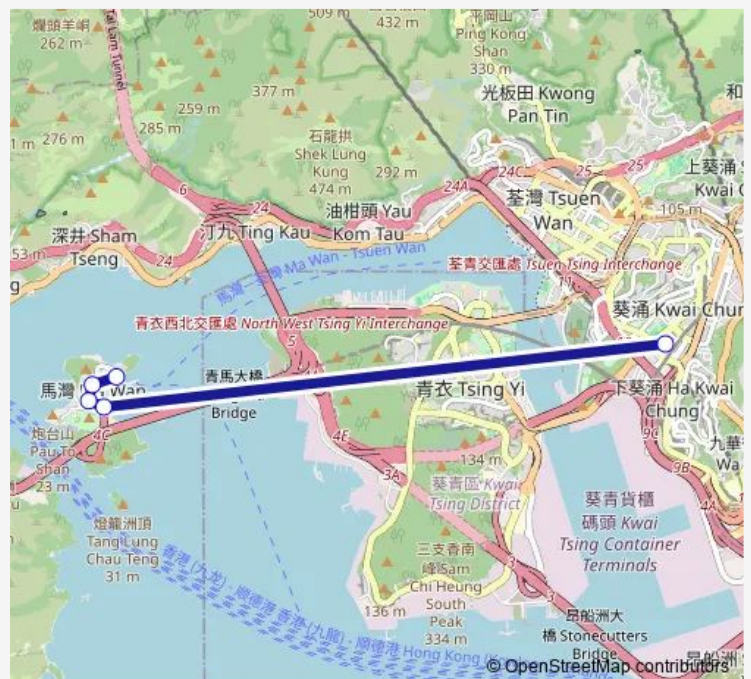

Route schedule

[Pi] MA WAN (Tung WAN BUS Terminus) — [Pi] Kwai Fong (Metroplaza)

Monday	06:00-00:15 ⁺¹
Tuesday	06:00-00:15 ⁺¹
Wednesday	06:00-00:15 ⁺¹
Thursday	06:00-00:15 ⁺¹
Friday	06:00-00:15 ⁺¹
Saturday	06:00-00:15 ⁺¹
Sunday	06:00-00:15 ⁺¹

Route info

Direction: [Pi] MA WAN (Tung WAN BUS Terminus)

Stops: 4

Trip Duration: 0 hour 25 min

Direction

[Pi] Kwai Fong (Metroplaza) — [Pi] MA WAN (Tung WAN BUS Terminus)

5 stops

[Open route schedule](#)