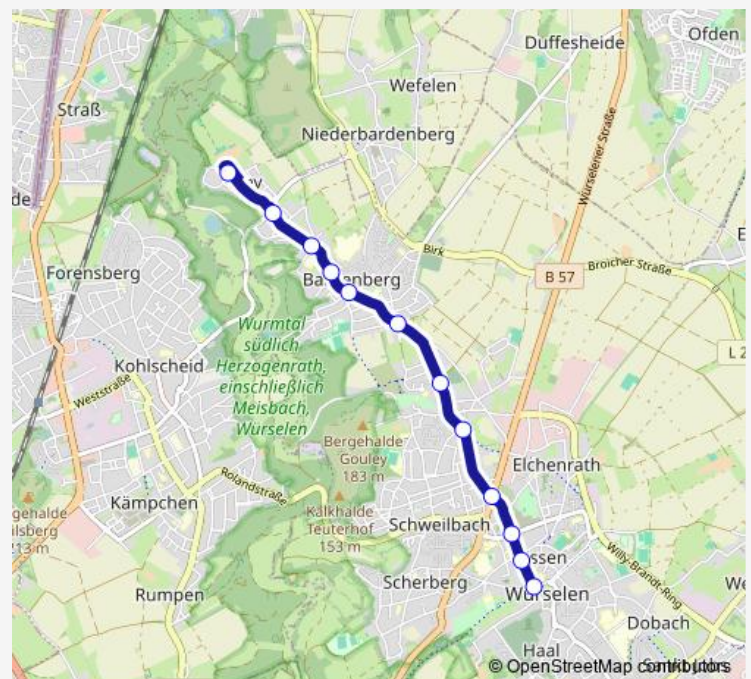

Würselen, Bahnhofstraße

Würselen, Parkhotel

Würselen, Morsbach

Würselen, Von-Görschen-Straße

Würselen, Bardenberg Grindelstraße

Würselen, Bardenberg Steinbusch

Würselen, Bardenberg Wasserturm

Würselen, Bardenberg Wilhelmstein

Sunday

—

Route info

Direction: Würselen, Markt

Stops: 12

Trip Duration: 0 hour 15 min

■ 21v — zusätzliche Einsatzwagen an Schultagen

21v Local Bus Service time schedules and route maps are available in an offline PDF at busmaps.com. Use the busmaps.com website to see live bus times, train schedule or subway schedule, and step-by-step directions for all public transit in Aachen