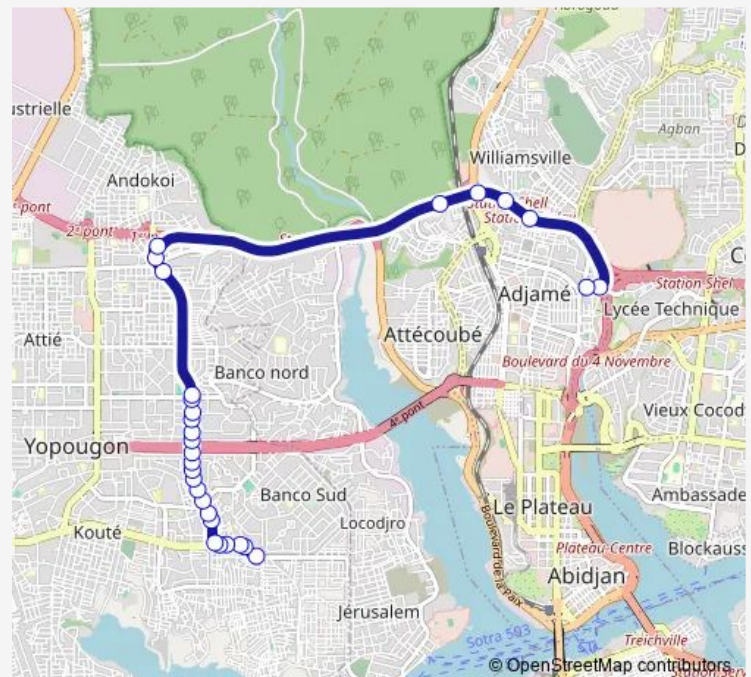

Sable-Sgbci

Route schedule

Yopougon Kowëit — Adjamé Liberté - 220 logements

Monday 06:00

Tuesday 06:00

Wednesday 06:00

Thursday 06:00

Friday 06:00

Saturday 06:00

Sunday 06:00

Route info

Direction: Yopougon Kowëit

Stops: 29

Trip Duration: 2 hour 0 min

gbaka : Gare Kobenan Agban ↔ Yopougon koweit

Sable-Station Total

1er Pont

Garage

Pont Ferrail

Station Shell

Pont piéton

Adjamé Liberté

Adjamé Liberté - 220 logements

Direction

Gare Kobenan Agban — Pharmacie Kowëit

35 stops

[Open route schedule](#)

Gare Kobenan Agban

Pont piéton

Station Corlay

Pont Ferrail

1er Pont