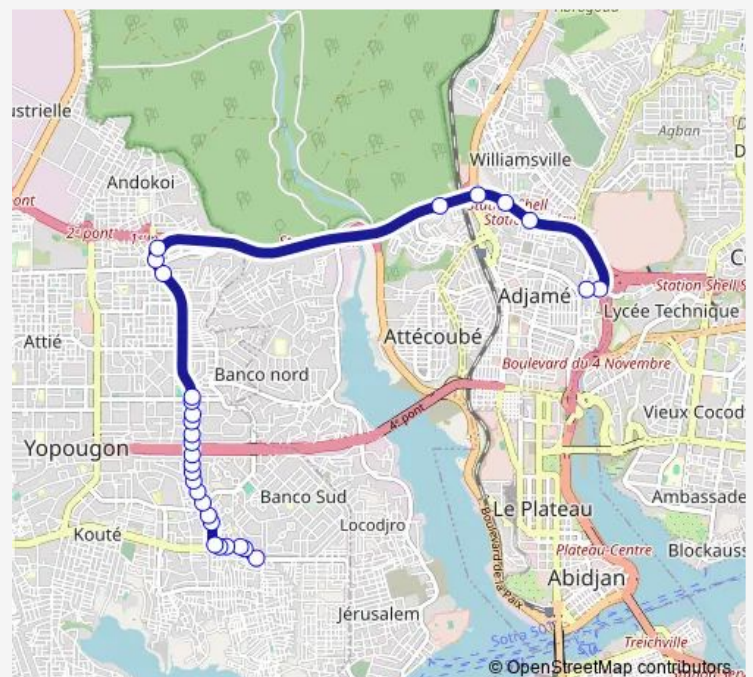

Sable-Sgbci

Route schedule

Yopougon Kowëit — Adjamé Liberté - 220 logements

Monday 06:00

Tuesday 06:00

Wednesday 06:00

Thursday 06:00

Friday 06:00

Saturday 06:00

Sunday 06:00

Route info

Direction: Yopougon Kowëit

Stops: 29

Trip Duration: 2 hour 0 min

gbaka : Gare Kobenan Agban ↔ Yopougon koweit

Sable-Station Total

1er Pont

Garage

Pont Ferrail

Station Shell

Pont piéton

Adjamé Liberté

Adjamé Liberté - 220 logements

Direction

Gare Kobenan Agban — Pharmacie Kowëit

35 stops

[Open route schedule](#)

Gare Kobenan Agban

Pont piéton

Station Corlay

Pont Ferrail

1er Pont