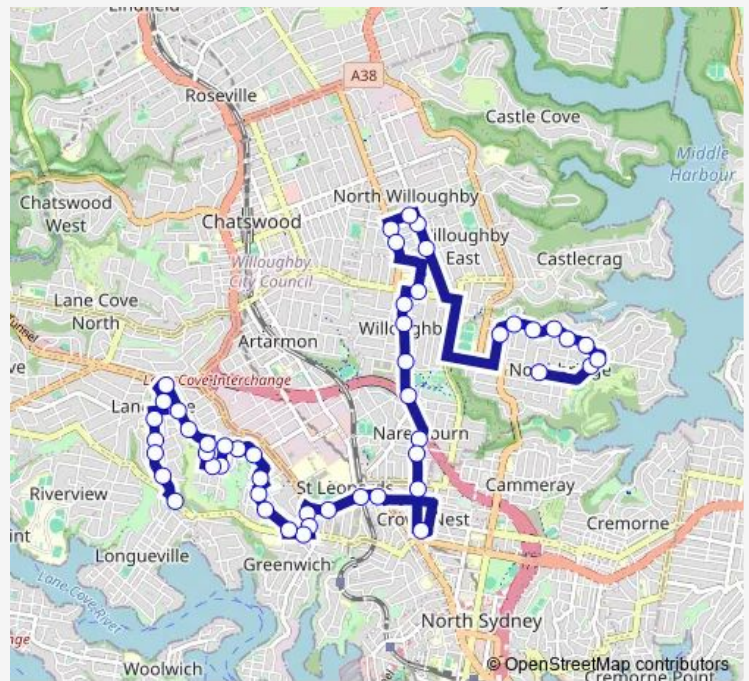

Willoughby Rd Opp Julian St

Willoughby Rd At Small St

Willoughby Rd After Garland Rd

Willoughby Rd At Dodds St

St Leonards Catholic Church, Willoughby Rd

Route schedule

Sailors Bay Rd Opp St Philip Neri Primary School — Northwood Rd Opp Kenneth St

Monday 15:20

Tuesday 15:20

Wednesday 15:20

Thursday 15:20

Friday 15:20

Saturday —

Sunday —

Route info

Direction: Sailors Bay Rd Opp St Philip Neri Primary School

Stops: 49

Trip Duration: 0 hour 53 min

701w — St. Philip Neri to Blaxlands Corner

Willoughby Rd At Atchison St

Crows Nest, Burlington St, Stand C

Pacific Hwy Before Christie St

St Leonards Station, Pacific Hwy, Stand B

Pacific Hwy Opp Gore Hill Oval

Greenwich Rd Opp Bellevue Av

Greenwich Rd At Anglo Rd

River Rd Before Stella Vista Pl

St Vincents Rd At Kingslangley Rd