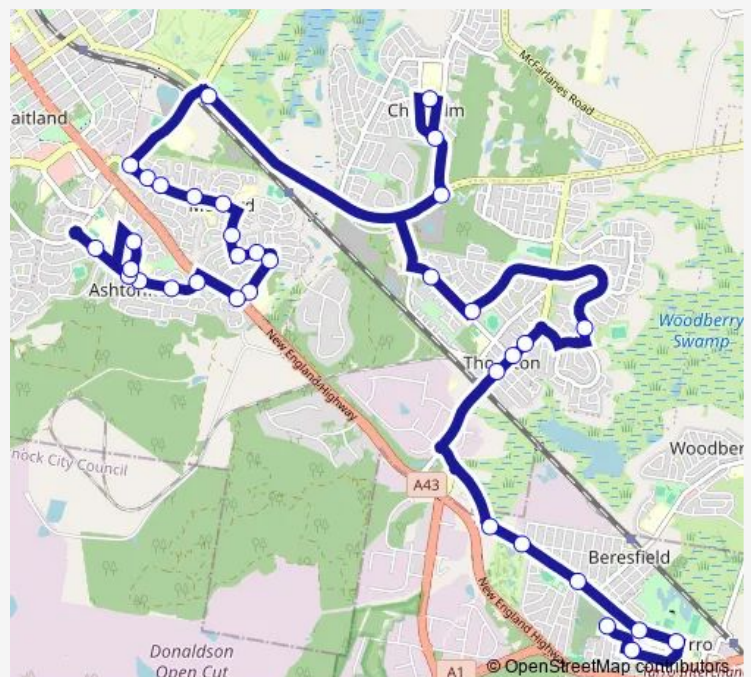

Our Lady Of Lourdes Primary School, Anderson Dr (Hail And Ride)

Anderson Dr After Western Av

Anderson Dr Opp Greville St

Beresfield Golf Course, Anderson Dr (Hail And Ride)

Anderson Dr Opp Glenwood Rd (Hail And Ride)

Route schedule

Christie Rd At Burgess Pde — Ashtonfield Public School, Norfolk St

Monday 07:40

Tuesday 07:40

Wednesday 07:40

Thursday 07:40

Friday 07:40

Saturday —

Sunday —

Route info

Direction: Christie Rd At Burgess Pde

Stops: 35

Trip Duration: 0 hour 52 min

2202 — Tarro to Ashtonfield Ps

Chelmsford Dr Opp Maitland Christian School

Chelmsford Dr Opp Grevillea Dr