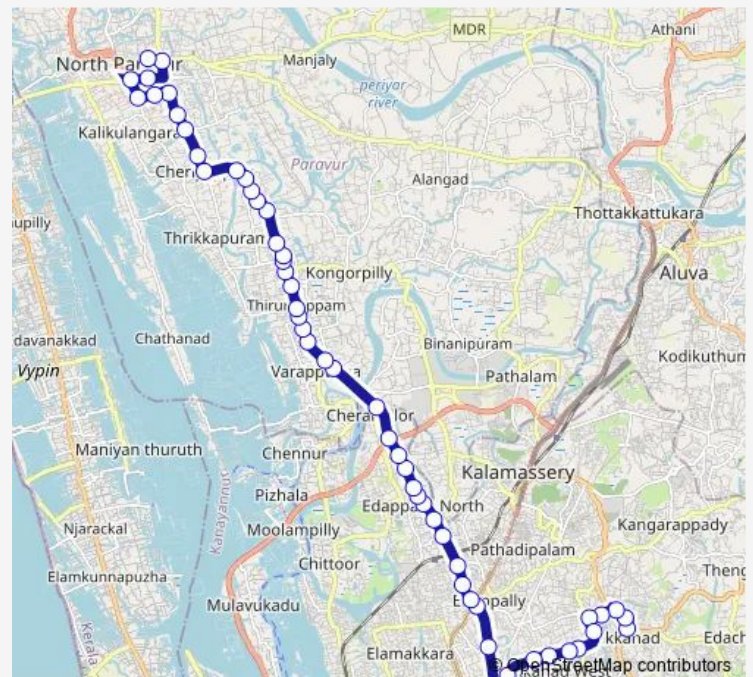

Saturday 06:00

Sunday 06:00

Route info

Direction: Kakkanad Civil Station

Stops: 54

Trip Duration: 1 hour 17 min

■ Kakkanad ↔ North Paravur

Thattampadi

Tuesday 06:00

Wednesday 06:00

Thursday 06:00

Friday 06:00

Saturday 06:00

Sunday 06:00

Route info

Direction: North Paravur