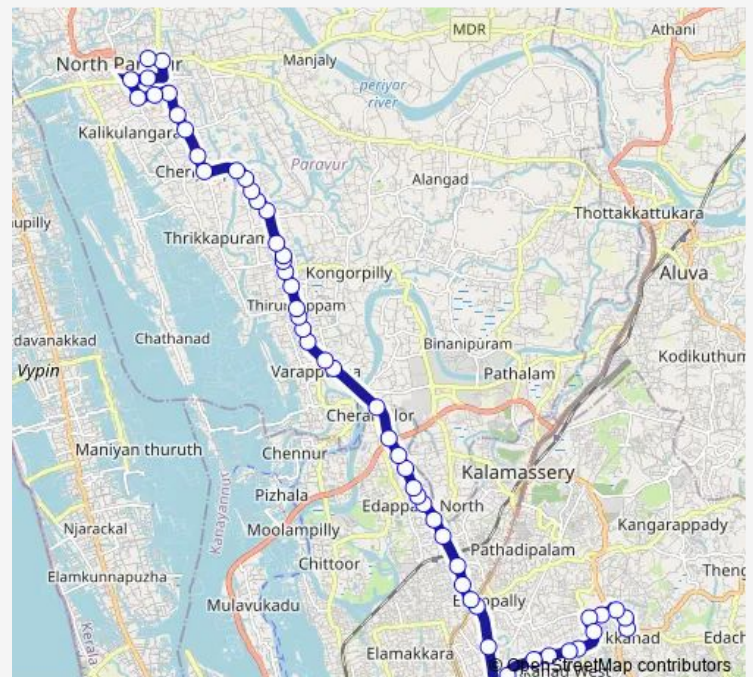

Saturday 06:00

Sunday 06:00

Route info

Direction: Kakkanad Civil Station

Stops: 54

Trip Duration: 1 hour 17 min

■ Kakkanad ↔ North Paravur

Thattampadi

Tuesday 06:00

Wednesday 06:00

Thursday 06:00

Friday 06:00

Saturday 06:00

Sunday 06:00

Route info

Direction: North Paravur