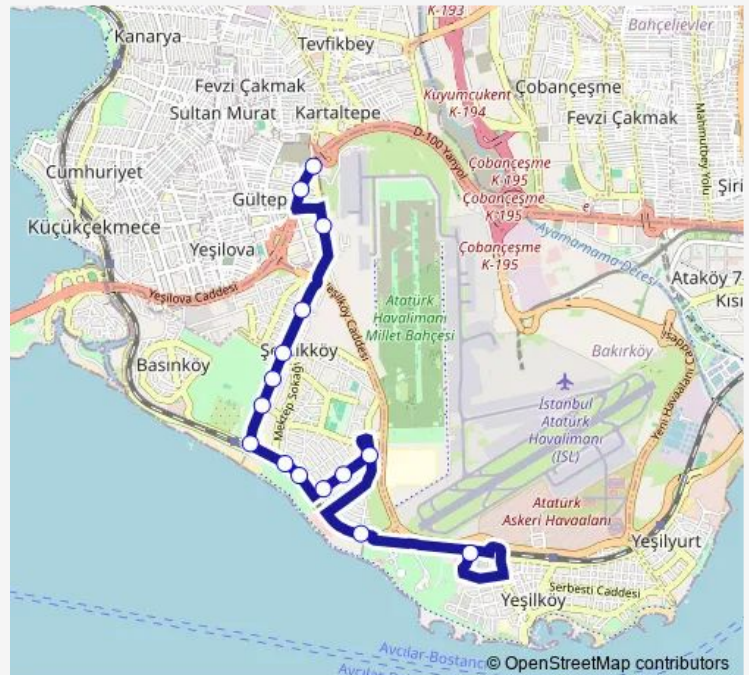

Bus Beşyol - Florya

[Go to website](#)

Direction

Yeşilköy — Beşyol

15 stops

[Open route schedule](#)

Yeşilköy

İstanbul Akvaryum

Çiçekçi

Konaklı

Adakale

Eceler

Atış Poligonu

Minibüs Durağı

Havuzlu Bahçe

Atatürk Ormanı

Şenlikköy

Harmanlar

Şehit

Beşyol

Beşyol

Route schedule

Yeşilköy — Beşyol

Monday 07:00

Tuesday 07:00

Wednesday 07:00

Thursday 07:00

Friday 07:00

Saturday 07:00

Sunday 06:30

Route info

Direction: Yeşilköy

Stops: 15

Trip Duration: 0 hour 20 min

■ Beşyol - Florya

BusMaps