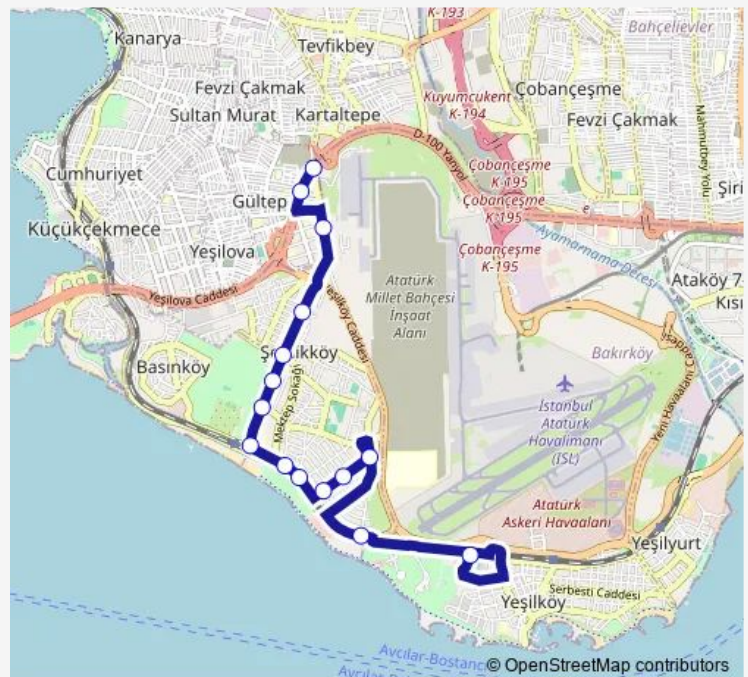

Bus BEŞYOL - FLORYA

[Go to website](#)

Direction

Yeşilköy — BEŞYOL

15 stops

[Open route schedule](#)

Yeşilköy

İSTANBUL AKVARYUM

Çiçekçi

Konakli

Adakale

ECELER

Atış Poligonu

Minibüs Durağı

HAVUZLU BAHÇE

ATATÜRK ORMANI

ŞENLİKKÖY

HARMANLAR

Şehit

BEŞYOL

BEŞYOL

Route schedule

Yeşilköy — BEŞYOL

Monday 07:00

Tuesday 07:00

Wednesday 07:00

Thursday 07:00

Friday 07:00

Saturday 07:00

Sunday 06:30

Route info

Direction: Yeşilköy

Stops: 15

Trip Duration: 0 hour 20 min

■ BEŞYOL - FLORYA

BusMaps