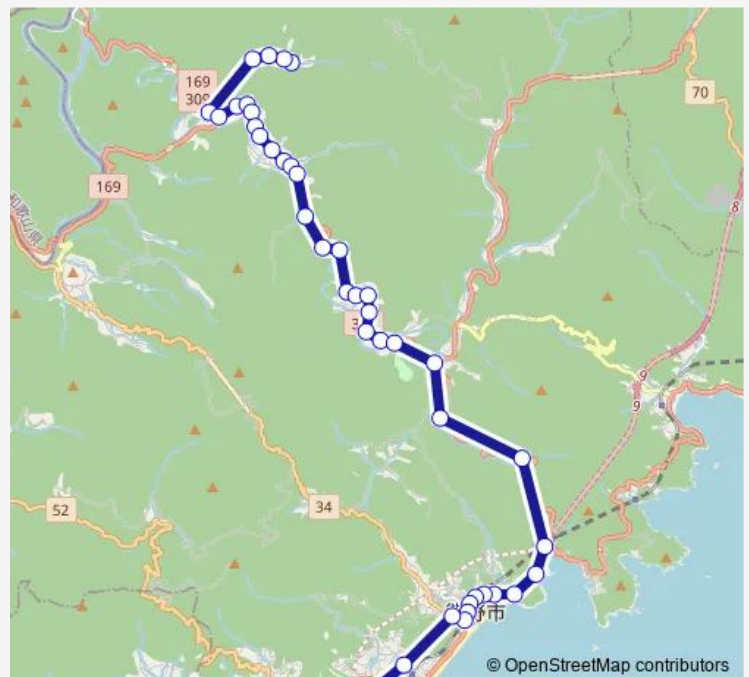

Saturday 07:33-17:21

Sunday 07:33-17:21

Route info

Direction: 湯の谷

Stops: 40

Trip Duration: 0 hour 55 min

■ B飛鳥・五郷線

BusMaps