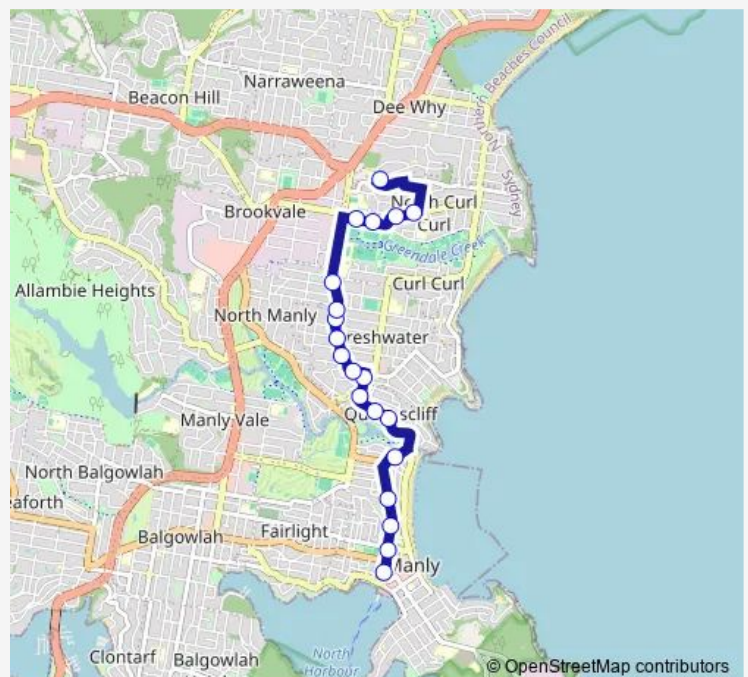

School Bus 631n Manly Wharf to St. Lukes Dee Why

[Go to website](#)

Direction

Manly Wharf, Belgrave St, Stand G — St Luke's Grammar School, Quirk St

20 stops

[Open route schedule](#)

Manly Wharf, Belgrave St, Stand G

Cavill St After Oliver St

Lawrence St Before Harbord Rd

Harbord Rd Opp Wilson St

Harbord Rd At Coles Rd

Harbord Rd At Wyuna Av

Harbord Rd Before Wyadra Av

Harbord Rd At William St

Abbott Rd Opp Denzil Joyce Oval

Abbott Rd Opp Reub Hudson Oval

Pitt Rd At Fairport St

Pitt Rd Before Playfair Rd

St Luke's Grammar School, Quirk St

Route schedule

Manly Wharf, Belgrave St, Stand G — St Luke's Grammar School, Quirk St

Monday	07:55
Tuesday	07:55
Wednesday	07:55
Thursday	07:55
Friday	07:55
Saturday	—
Sunday	—

Route info

Direction: Manly Wharf, Belgrave St, Stand G

Stops: 20

Trip Duration: 0 hour 23 min

631n — Manly Wharf to St. Lukes Dee Why

631n School Bus time schedules and route maps are available in an offline PDF at busmaps.com. Use the busmaps.com website to see live bus times, train schedule or subway schedule, and step-by-step directions for all public transit in Sydney