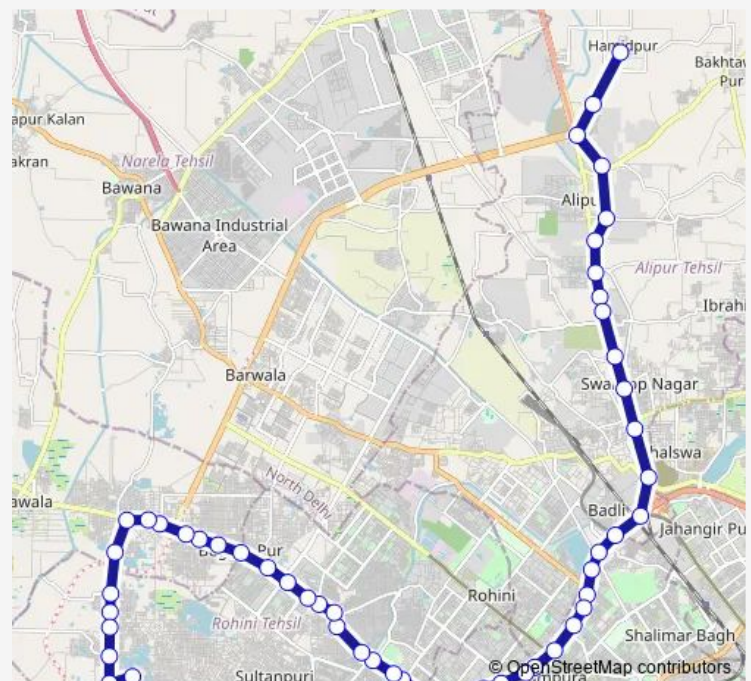

Thursday 17:45-21:21

Friday 17:45-21:21

Saturday 17:45-21:21

Sunday 17:45-21:21

Route info

Direction: Hamidpur Village

Stops: 54

Trip Duration: 2 hour 2 min