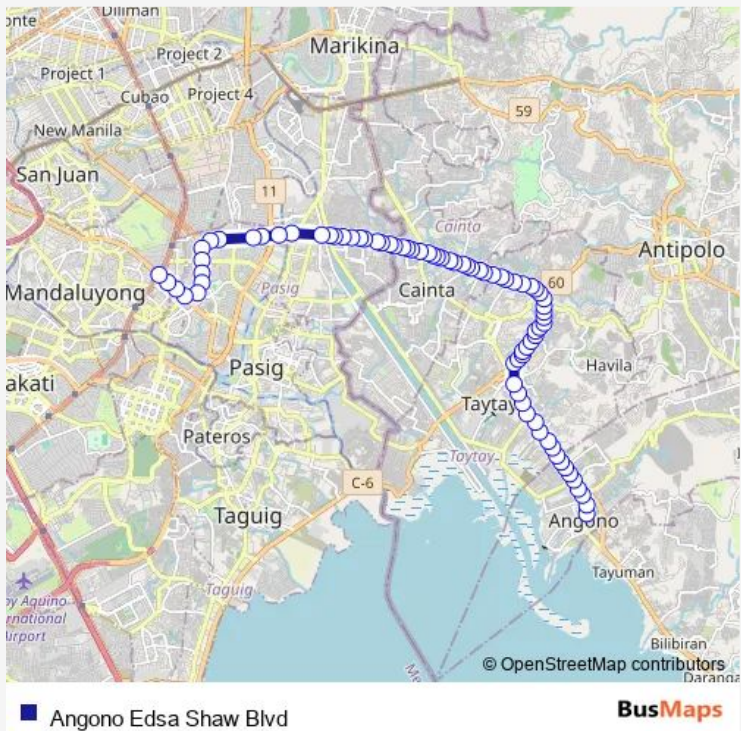

Bus Angono Edsa Shaw Blvd

[Go to website](#)

Direction
 Quezon Ave / R. Tolentino Intersection, Angono, Manila —
 Epifanio de los Santos Avenue / Shaw Blvd Intersection,
 Mandaluyong City, Manila

80 stops

[Open route schedule](#)

- Quezon Ave / R. Tolentino Intersection, Angono, Manila
- Quezon Ave, Angono, Manila
- Quezon Ave, Angono, Manila
- Manila East Rd / Quezon, Angono, Manila
- Manila East Rd / Baytown Intersection, Angono, Manila
- Manila East Rd, Angono, Manila
- Manila East Rd / Botong Francisco Ave, Angono, Manila
- Manila East Rd, Angono, Manila
- Manila East Rd, Angono, Manila
- Manila Road East, Taytay, Manila
- Manila Road East / Dela Cuesta Intersection, Taytay, Manila
- Manila Road East, Taytay, Manila
- Manila Road East, Taytay, Manila
- Manila Road East, Taytay, Manila
- Coca-Cola Warehouse, Manila Road East, Taytay, Manila
- Manila Road East / Talisay Intersection, Taytay, Manila
- Manila Road East, Taytay, Manila
- Manila Road East, Taytay, Manila
- Manila East Rd, Tatay, Manila
- Manila East Rd / Sapang Pila Intersection , Tatay, Manila

Route schedule

Quezon Ave / R. Tolentino Intersection, Angono, Manila —
 Epifanio de los Santos Avenue / Shaw Blvd Intersection,
 Mandaluyong City, Manila

Monday	00:00
Tuesday	00:00
Wednesday	00:00
Thursday	00:00
Friday	00:00
Saturday	00:00
Sunday	00:00

Route info

Direction: Quezon Ave / R. Tolentino Intersection, Angono, Manila

Stops: 80

Trip Duration: 1 hour 27 min

Manila East Rd, Tatay, Manila

Manila East Rd, Tatay, Manila

Manila East Rd, Tatay, Manila

Manila East Rd, Tatay, Manila