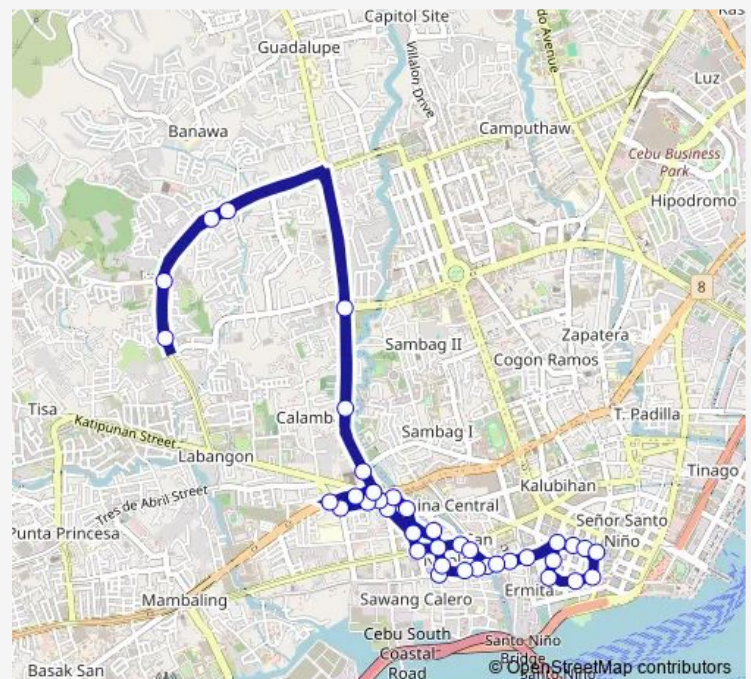

Wednesday 06:07-23:22

Thursday 06:07-23:22

Friday 06:07-23:22

Saturday 06:07-23:22

Sunday 06:07-23:22

Route info

Direction: B. Rodriquez&V. Rama Avenue

Stops: 40

Trip Duration: 0 hour 22 min

■ Banawa - Taboan - Carbon

A. Borres Street&Tupaz Street

(nodata)&J. Alcantara Street

Espelita Street&Lakandula Street

Ma. Cristina Street&m.p. yap

Lakandula Street&B. Aranas Street

(nodata)&Tupaz Street

T. Abella&Tres de Abril Street

(nodata)&Natalio Bacalso Avenue

Tres de Abril Street&Vicente Rama Avenue

(nodata)&Tres de Abril Street

Tres de Abril Street&Tres de Abril Street

Tres de Abril Street&Natalio Bacalso Avenue

Saturday 06:00-23:15

Sunday 06:00-23:15

Route info

Direction: R. Duterte&(nodata)

Stops: 40

Trip Duration: 0 hour 22 min

Salinas Drive&Salinas Drive

F. Gonzales&F. Gonzales Street