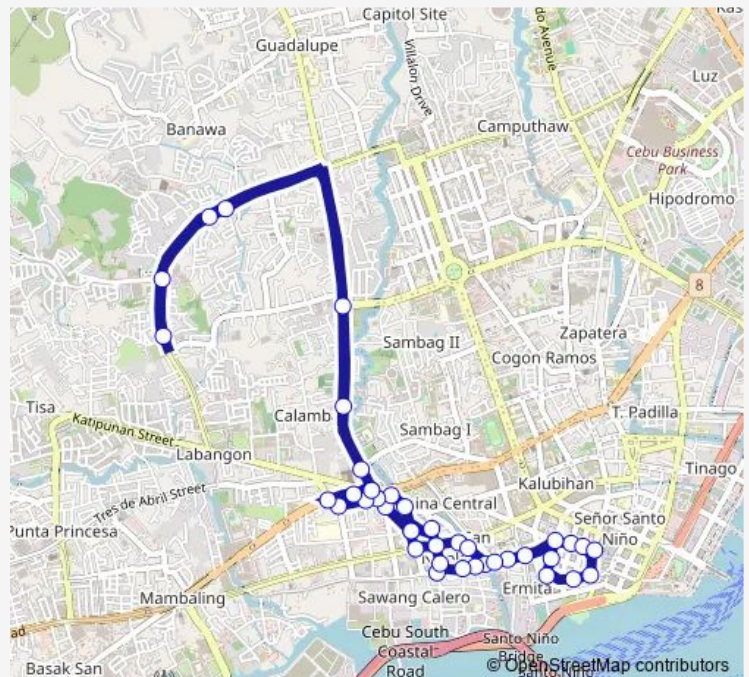

Wednesday 06:07-23:22

Thursday 06:07-23:22

Friday 06:07-23:22

Saturday 06:07-23:22

Sunday 06:07-23:22

Route info

Direction: B. Rodriquez&V. Rama Avenue

Stops: 40

Trip Duration: 0 hour 22 min

BANAWA - TABOAN - CARBON

A. Borres Street&Tupaz Street

(nodata)&J. Alcantara Street

Espelita Street&Lakandula Street

Ma. Cristina Street&m.p. yap

Lakandula Street&B. Aranas Street

(nodata)&Tupaz Street

T. Abella&Tres de Abril Street

(nodata)&Natalio Bacalso Avenue

Tres de Abril Street&Vicente Rama Avenue

(nodata)&Tres de Abril Street

Tres de Abril Street&Tres de Abril Street

Tres de Abril Street&Natalio Bacalso Avenue

Saturday 06:00-23:15

Sunday 06:00-23:15

Route info

Direction: R. Duterte&(nodata)

Stops: 40

Trip Duration: 0 hour 22 min

Salinas Drive&Salinas Drive

F. Gonzales&F. Gonzales Street