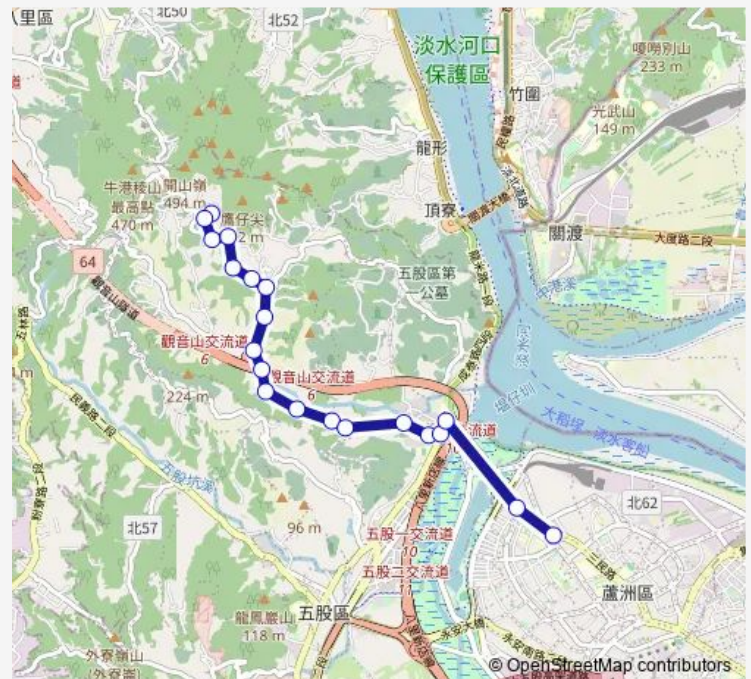

### Route schedule

凌雲寺停車場 — 捷運蘆洲站

Monday 11:00-20:00

Tuesday 11:00-20:00

Wednesday 11:00-20:00

Thursday 11:00-20:00

Friday 11:00-20:00

Saturday 17:50-20:00

### Route info

Direction: 凌雲寺停車場

Stops: 20

Trip Duration: 9 hour 0 min

橘20 — 觀音山-蘆洲

BusMaps

## Route info

Direction: 觀音山遊客中心

Stops: 22

Trip Duration: 11 hour 15 min

## Route info

Direction: 捷運蘆洲站

Stops: 19

Trip Duration: 2 hour 50 min

橘20 Bus time schedules and route maps are available in an offline PDF at busmaps.com. Use the busmaps.com website to see live bus times, train schedule or subway schedule, and step-by-step directions for all public transit in Taipei