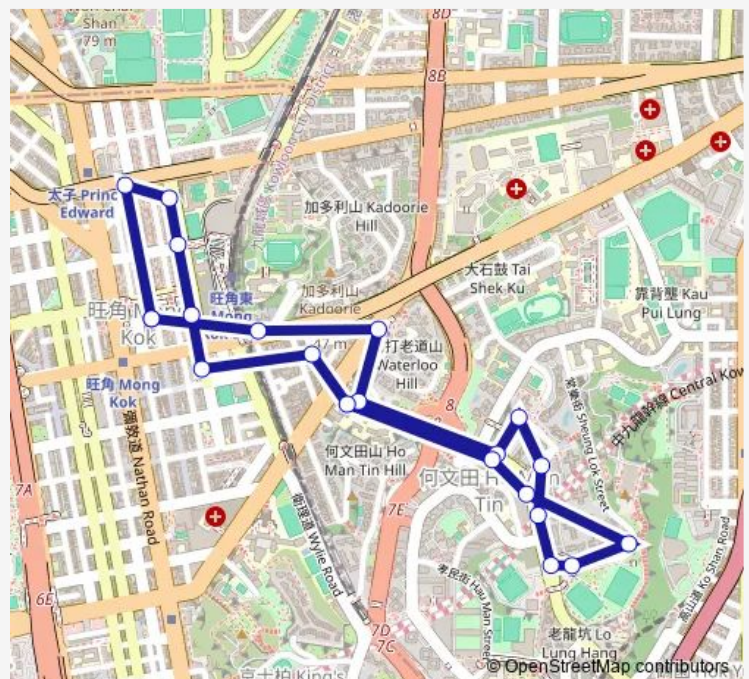

Sheung LOK Street, Kwun TAK Court

FAT Kwong Street, Outside Housing Authority Headquarters

FAT Kwong Street, Outside Hong Kong Metropolitan University

PUI Ching Road AT BUS BAY Outside PUI Ching School

No.19 Soares Avenue

### Route schedule

Fife Street, Outside YAU Shing Building — Fife Street, Outside YAU Shing Building

Monday	—
Tuesday	—
Wednesday	—
Thursday	—
Friday	—
Saturday	06:40-23:35
Sunday	06:40-23:35

### Route info

Direction: Fife Street, Outside YAU Shing Building

Stops: 21

Trip Duration: 0 hour 23 min

■ 27ms — Mong KOK Station - Homantin (Sheung LOK Street) (Circular)

YIM PO Fong Street Outside House NO. 12|Yim PO Fong Street, Near Lisa House

Luen WAN Street, Near Luen WAN Street Sitting-OUT Area

SAI YEE Street, Outside Hung TAK Building

SAI YEE Street, Outside Sunningdale

Prince Edward Road West Outside House NO. 171|Prince Edward Road West, Near Bijou Court|Prince Edward Road West, Outside Bijou Court