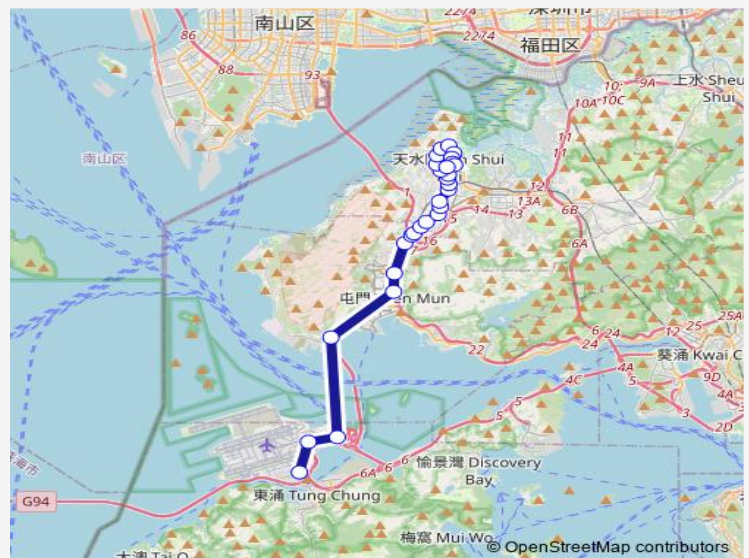

[Ctb] Vianni Cove, TIN Kwai Road[[Kmb] Vianni Cove[[Lwb] Vianni Cove

[Ctb] Hong Kong Wetland Park, Wetland Park Road[[Kmb] Hong Kong Wetland Park[[Lrtfeeder] LR Wetland Park Stop[[Lwb] Hong Kong Wetland Park

[Ctb] YAT TAM House TIN YAT Estate, TIN Shui Road[[Kmb] YAT TAM House TIN YAT Estate[[Lrtfeeder] YAT TAM House, TIN YAT Estate[[Lwb] YAT TAM House TIN YAT Estate

[Ctb] YAN FU House TIN FU Court, TIN Shui Road[[Kmb] YAN FU House TIN FU Court[[Lrtfeeder] YAN FU House, TIN FU Court[[Lwb] YAN FU House TIN FU Court

[Ctb] TIN Chung Court, TIN Shui Road[[Kmb] TIN Chung Court[[Lrtfeeder] TIN Chung Court[[Lwb] TIN Chung Court

Route schedule

[Ctb] TIN Shui WAI Town Centre[[Kmb] TIN Shui WAI Town Centre[[Lrtfeeder] TIN Shui WAI Town Centre[[Lwb] TIN Shui WAI Town Centre[[Nlb] TIN Shui WAI Town Centre — [Ctb] Cathay Pacific City, Scenic Road[[Db] Loading AND Unloading Area IN Cathay City[[Lwb] Cathay Pacific City[[Nlb] Cathay City[[Pi] Cathay City

Monday	03:25-04:40
Tuesday	03:25-04:40
Wednesday	03:25-04:40
Thursday	03:25-04:40
Friday	03:25-04:40
Saturday	03:25-04:40
Sunday	03:25-04:40

Route info

Direction: [Ctb] TIN Shui WAI Town Centre[[Kmb] TIN Shui WAI Town Centre[[Lrtfeeder] TIN Shui WAI Town Centre[[Lwb] TIN Shui WAI Town Centre[[Nlb] TIN Shui WAI Town Centre

Stops: 30

Trip Duration: 1 hour 15 min