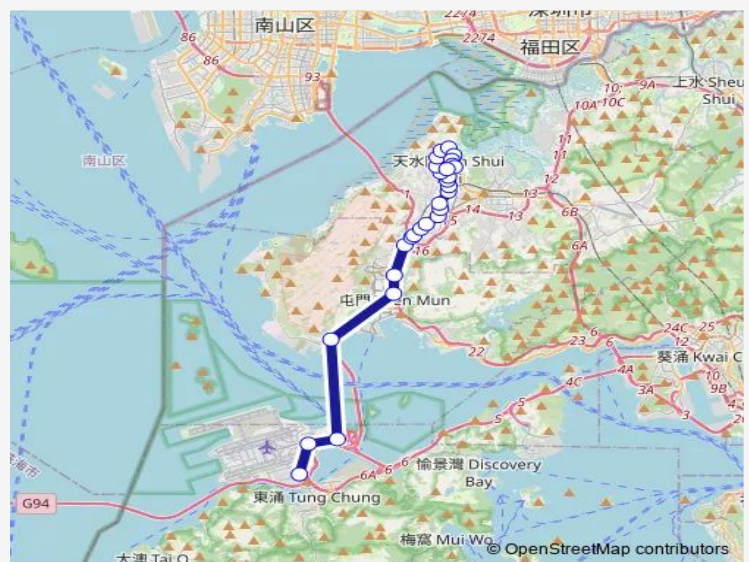

[Ctb] Vianni Cove, TIN Kwai Road[[Kmb] Vianni Cove[[Lwb] Vianni Cove

[Ctb] Hong Kong Wetland Park, Wetland Park Road[[Kmb] Hong Kong Wetland Park[[Lrtfeeder] LR Wetland Park Stop[[Lwb] Hong Kong Wetland Park

[Ctb] YAT TAM House TIN YAT Estate, TIN Shui Road[[Kmb] YAT TAM House TIN YAT Estate[[Lrtfeeder] YAT TAM House, TIN YAT Estate[[Lwb] YAT TAM House TIN YAT Estate

[Ctb] YAN FU House TIN FU Court, TIN Shui Road[[Kmb] YAN FU House TIN FU Court[[Lrtfeeder] YAN FU House, TIN FU Court[[Lwb] YAN FU House TIN FU Court

[Ctb] TIN Chung Court, TIN Shui Road[[Kmb] TIN Chung Court[[Lrtfeeder] TIN Chung Court[[Lwb] TIN Chung Court

Route schedule

[Ctb] TIN Shui WAI Town Centre[[Kmb] TIN Shui WAI Town Centre[[Lrtfeeder] TIN Shui WAI Town Centre[[Lwb] TIN Shui WAI Town Centre[[Nlb] TIN Shui WAI Town Centre — [Ctb] Cathay City, Scenic Road[[Db] Loading AND Unloading Area IN Cathay City[[Lwb] Cathay Pacific City[[Nlb] Cathay City[[Pi] Cathay City

Monday	03:25-04:40
Tuesday	03:25-04:40
Wednesday	03:25-04:40
Thursday	03:25-04:40
Friday	03:25-04:40
Saturday	03:25-04:40
Sunday	03:25-04:40

Route info

Direction: [Ctb] TIN Shui WAI Town Centre[[Kmb] TIN Shui WAI Town Centre[[Lrtfeeder] TIN Shui WAI Town Centre[[Lwb] TIN Shui WAI Town Centre[[Nlb] TIN Shui WAI Town Centre

Stops: 30

Trip Duration: 1 hour 18 min