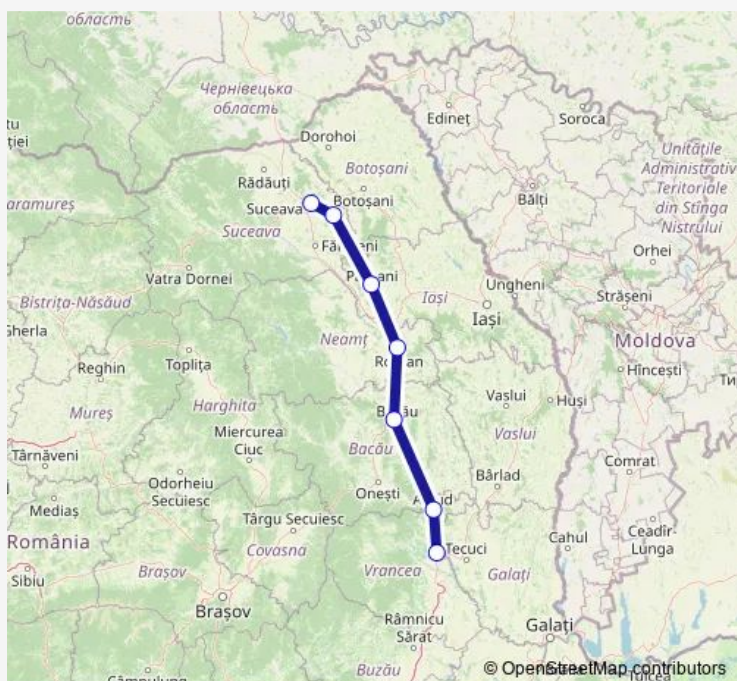

Rail IR: Suceava - Mărășești IR: Suceava - Verești - Pașcani - Roman - Bacău - Adjud - Mărășești

[Go to website](#)

Direction

Suceava — Mărășești

7 stops

[Open route schedule](#)

Suceava

Verești

Pașcani

Roman

Bacău

Adjud

Mărășești

Route schedule

Suceava — Mărășești

Monday 16:13

Tuesday 16:13

Wednesday 16:13

Thursday 16:13

Friday 16:13

Saturday 16:13

Sunday 16:13

Route info

Direction: Suceava

Stops: 7

Trip Duration: 2 hour 43 min

IR: Suceava - Mărășești — IR: Suceava - Verești - Pașcani - Roman - Bacău - Adjud - Mărășești

IR: Suceava - Mărășești Rail time schedules and route maps are available in an offline PDF at busmaps.com. Use the busmaps.com website to see live bus times, train schedule or subway schedule, and step-by-step directions for all public transit in Bacau