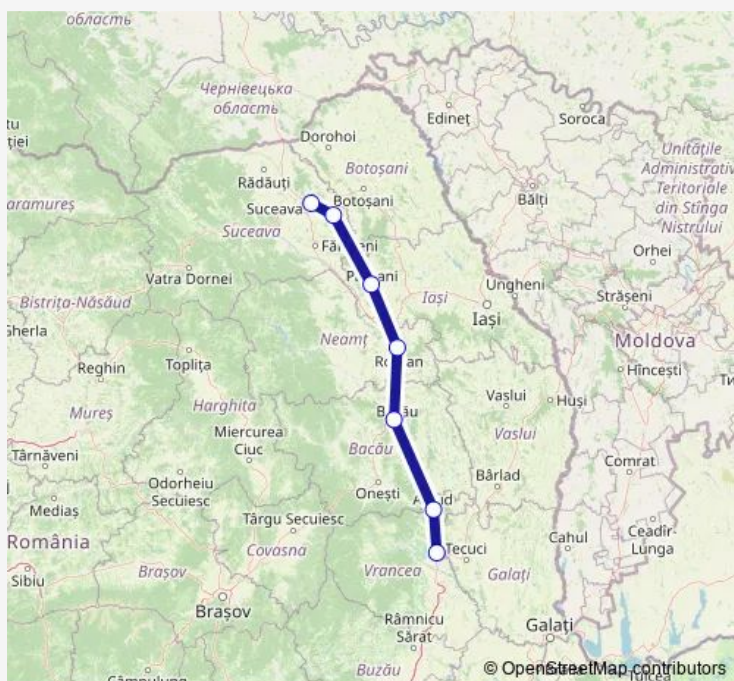

## Rail IR: Suceava - Mărășești IR: Suceava - Verești - Pașcani - Roman - Bacău - Adjud - Mărășești

[Go to website](#)

Bacău

Adjud

Mărășești

### Route schedule

Suceava — Mărășești

Monday 16:13

Tuesday 16:13

Wednesday 16:13

Thursday 16:13

Friday 16:13

Saturday 16:13

### Route info

Direction: Suceava

Stops: 7

Trip Duration: 2 hour 43 min

IR: Suceava - Mărășești — IR: Suceava - Verești - Pașcani - Roman - Bacău - Adjud - Mărășești

IR: Suceava - Mărășești Rail time schedules and route maps are available in an offline PDF at [busmaps.com](https://busmaps.com). Use the [busmaps.com](https://busmaps.com) website to see live bus times, train schedule or subway schedule, and step-by-step directions for all public transit in Bacau