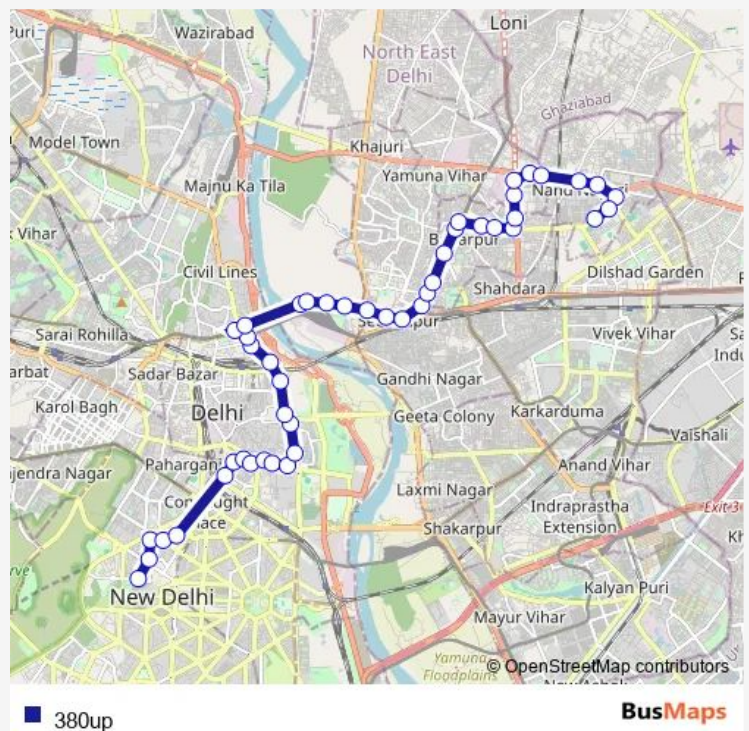

Thursday 06:00-19:00

Friday 06:00-19:00

Saturday 06:00-19:00

Sunday 06:00-19:00

Route info

Direction: Kendriya Terminal (Church Road)

Stops: 47

Trip Duration: 1 hour 23 min

Metro Train Depot

Metro Train Depot

Shyam Giri Mandir

Shastri Park GT Road

Shastri Park GT Road

Dharampura GT Road

Seelampur Metro Station

Seelampur Market Zafrabad Road