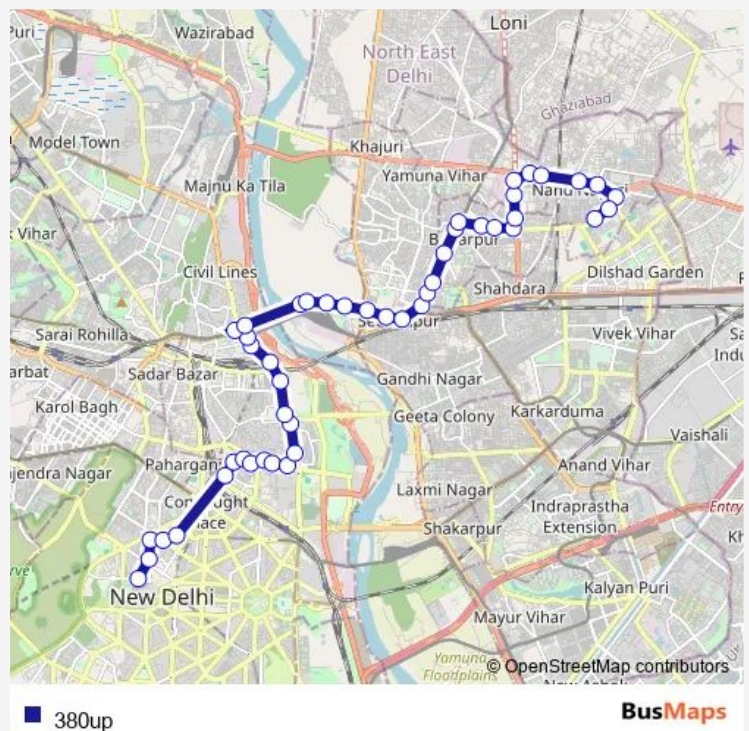

Thursday 06:00-19:00

Friday 06:00-19:00

Saturday 06:00-19:00

Sunday 06:00-19:00

Route info

Direction: Kendriya Terminal (Church Road)

Stops: 47

Trip Duration: 1 hour 23 min