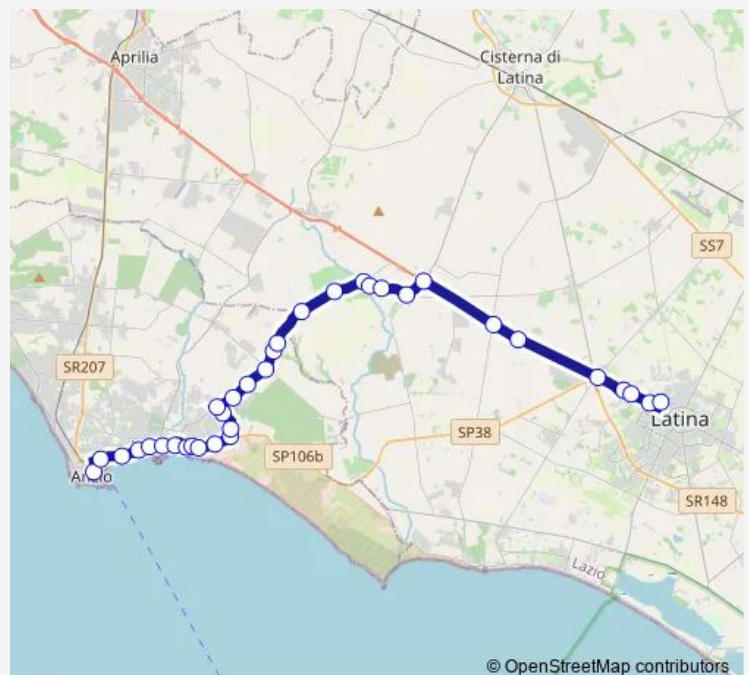

### Route schedule

Anzio | Ist, Colonna Gatti # f2911 — Latina | Terminal Bus # f3092

Monday 06:50-18:20

Tuesday 06:50-18:20

Wednesday 06:50-18:20

Thursday 06:50-18:20

Friday 06:50-18:20

Saturday —

### Route info

Direction: Anzio | Ist, Colonna Gatti # f2911

Stops: 34

Trip Duration: 0 hour 50 min

Latina | Str. Nettunense Str. Vigneti # f2934

Latina | Le Ferriere # f2935

Latina | Str. Ferriere Str. Cavaliere # f2936