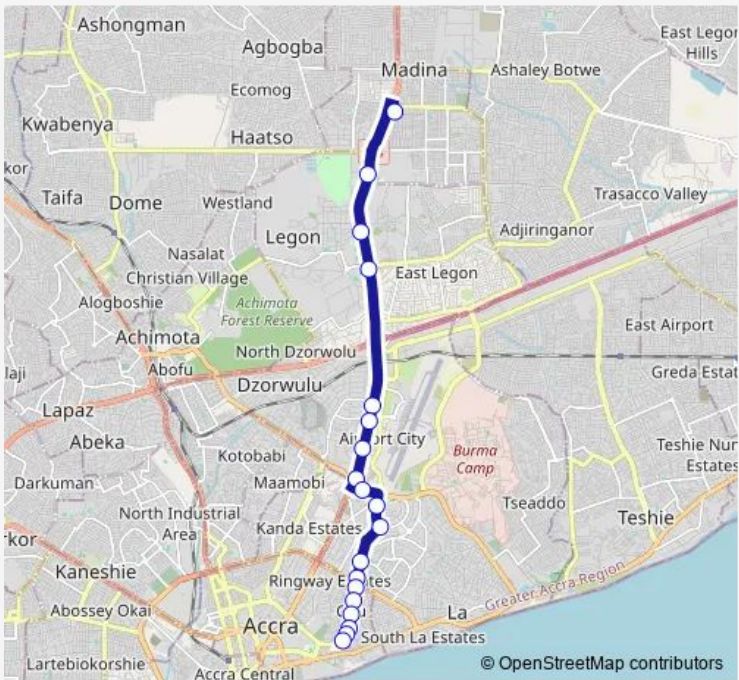

# Bus 456b Madina Station to Osu Blow Up

[Go to website](#)

**Direction**  
Terminal Madina Station — Terminal Osu Blow Up  
19 stops  
[Open route schedule](#)

- Terminal Madina Station
- Pre Sec
- Legon Second 414
- Okponglo 221
- Airport First
- Airport Second
- Opeibea
- 37 Hospital
- 37 Station
- Lands
- Curve 456
- Labone Junction 456
- Police Hospital
- Koala Supermarket
- Ssnit 002
- Papaye 002
- Shell 002
- School Junction 002
- Terminal Osu Blow Up

Route schedule  
Terminal Madina Station — Terminal Osu Blow Up

Monday	14:30
Tuesday	14:30
Wednesday	14:30
Thursday	14:30
Friday	14:30
Saturday	14:30
Sunday	14:30

Route info  
Direction: Terminal Madina Station  
Stops: 19  
Trip Duration: 1 hour 5 min

■ 456b — Madina Station to Osu Blow Up **BusMaps**

456b Bus time schedules and route maps are available in an offline PDF at [busmaps.com](https://busmaps.com). Use the [busmaps.com](https://busmaps.com) website to see live bus times, train schedule or subway schedule, and step-by-step directions for all public transit in Accra