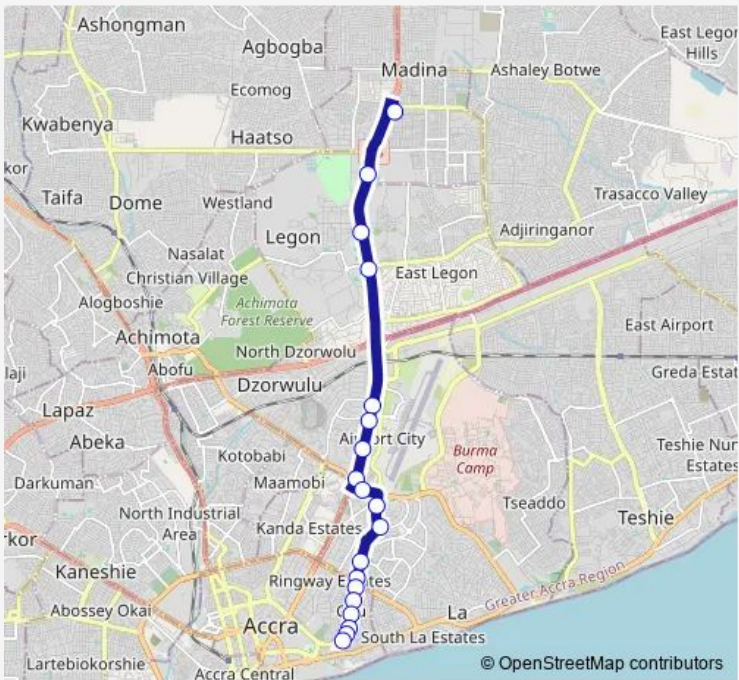

Bus 456B Madina Station to Osu Blow Up

[Go to website](#)

Direction
Terminal Madina Station — Terminal Osu Blow Up
19 stops
[Open route schedule](#)

- Terminal Madina Station
- Pre Sec
- Legon First
- Okponglo 221
- Airport First
- Airport Second
- Opeibea
- 37 Hospital
- 37 Station
- Lands
- Curve 456
- Labone Junction 456
- Police Hospital
- Koala Supermarket
- Ssnit 002
- Papaye 002
- Shell 002
- School Junction 002
- Terminal Osu Blow Up

Route schedule
Terminal Madina Station — Terminal Osu Blow Up

Monday	14:30
Tuesday	14:30
Wednesday	14:30
Thursday	14:30
Friday	14:30
Saturday	14:30
Sunday	14:30

Route info
Direction: Terminal Madina Station
Stops: 19
Trip Duration: 1 hour 5 min

■ 456B — Madina Station to Osu Blow Up **BusMaps**

456B Bus time schedules and route maps are available in an offline PDF at busmaps.com. Use the busmaps.com website to see live bus times, train schedule or subway schedule, and step-by-step directions for all public transit in Accra