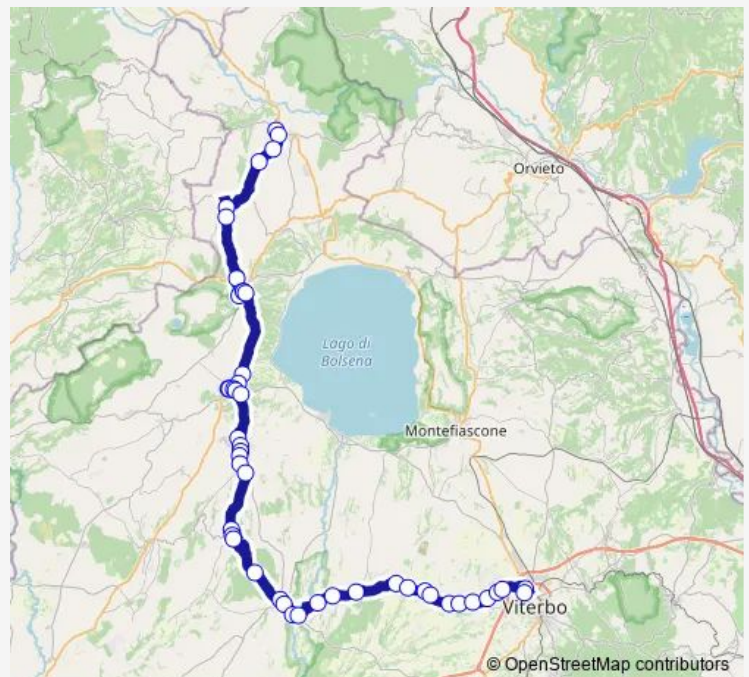

Route schedule

ACQUAPENDENTE | Ist. OMNICOMPRESIVO LEONARDO DA VINCI # f847 — VITERBO | Riello # f641

Monday	12:30
Tuesday	12:30
Wednesday	—
Thursday	06:20-15:30
Friday	12:30
Saturday	12:30
Sunday	06:20-15:30

Route info

Direction: ACQUAPENDENTE | Ist. OMNICOMPRESIVO LEONARDO DA VINCI # f847

Stops: 49

Trip Duration: 1 hour 45 min

Acquapendente - Viterbo # Ac18a

Piansano | Cimitero # f528

Piansano | Via Maternum # f529