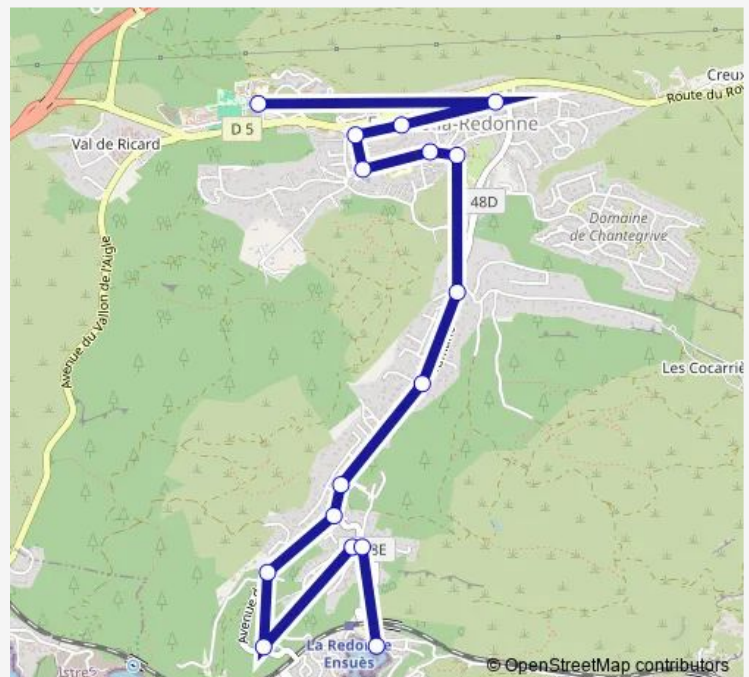

Bus S105 Desserte Ecole Primaire Ensues

[Go to website](#)

Direction

Bourgailles — Ecole F Mistral

15 stops

[Open route schedule](#)

- Bourgailles
- Magnolias
- Grand Pins
- Escalayolle
- Oliviers
- La Madrague
- Oliviers
- Escalayolle
- Miette
- Grand Pins
- Magnolias
- Bourgailles
- Pachons
- La Vierge
- Ecole F Mistral

Route schedule

Bourgailles — Ecole F Mistral

Monday	08:05
Tuesday	08:05
Wednesday	—
Thursday	08:05
Friday	08:05
Saturday	—
Sunday	—

Route info

Direction: Bourgailles

Stops: 15

Trip Duration: 0 hour 18 min

Direction

Rond Point Chantegrive — Ecole F Mistral

8 stops

[Open route schedule](#)

Rond Point Chantegrive

Chantegrive Edf

Bartavelle

Les Hérons

Flamants Rose

Thursday 08:10

Friday 08:10

Saturday —

Sunday —

Route info

Direction: Rond Point Chantegrive

Stops: 8

Trip Duration: 0 hour 13 min