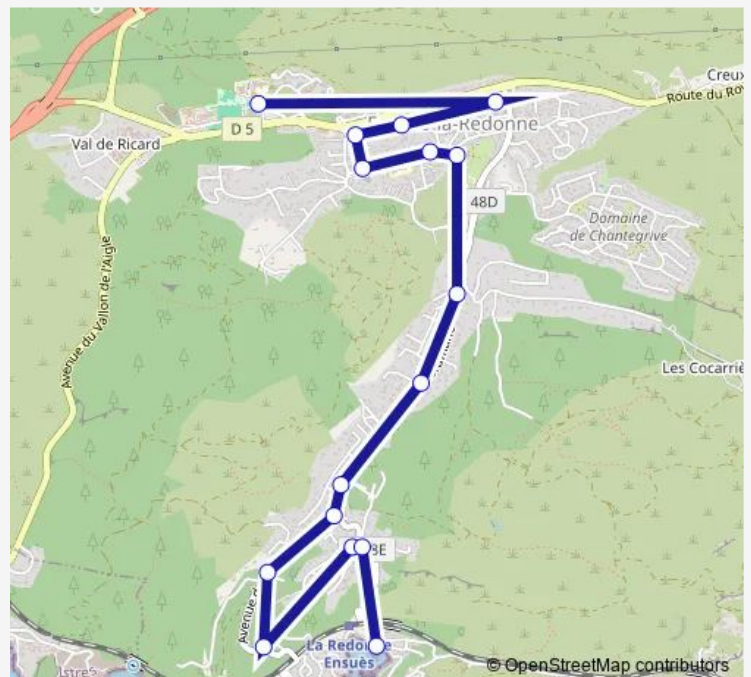

Thursday 16:40

Friday 16:40

Saturday —

Sunday —

Route info

Direction: Ecole F Mistral

Stops: 7

Trip Duration: 0 hour 10 min

S105 — Desserte Ecole Primaire Ensues

BusMaps

Direction

Ecole F Mistral — Village Redonne

13 stops

[Open route schedule](#)

Ecole F Mistral

Hôtel de Ville

Thursday 08:00

Friday 08:00

Saturday —

Sunday —

Route info

Direction: Creux du Loup 2

Stops: 10

Trip Duration: 0 hour 22 min