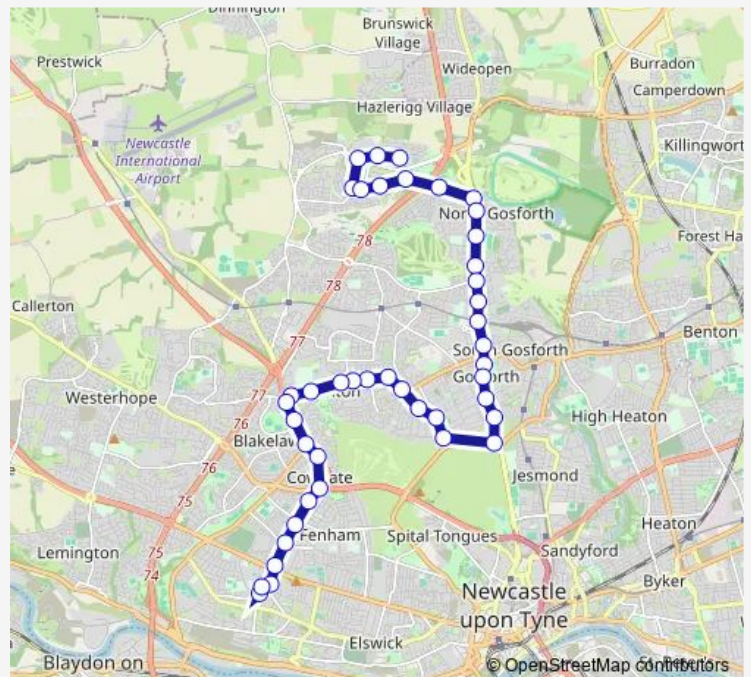

Brunton Park

Great North Road-Three Mile Inn

Great North Road-Broadway East

Great North Road-Park Avenue

Regent Centre Interchange

Lansdowne Terrace

High Street - S Cross Street

High Street-Rosewood Terrace

High Street-The Grove

Great North Road-Moorfield

Grandstand Road-Blue House

Route schedule

Sir Bobby Robson Way — St Cuthberts Rc Lower School

Monday 07:16

Tuesday 07:16

Wednesday 07:16

Thursday 07:16

Friday 07:16

Saturday —

Sunday —

Route info

Direction: Sir Bobby Robson Way

Stops: 43

Trip Duration: 1 hour 9 min

■ S105 — Great Park - St. Cuthbert's Vatholic High School **BusMaps**

Kenton Road-Montagu Avenue

Kenton Road-Kenton Avenue

Kenton Road-Northumberland Avenue

Kenton Park Shops

Kenton Lane-Eastwood Gardens

Kenton Lane-The Crossway