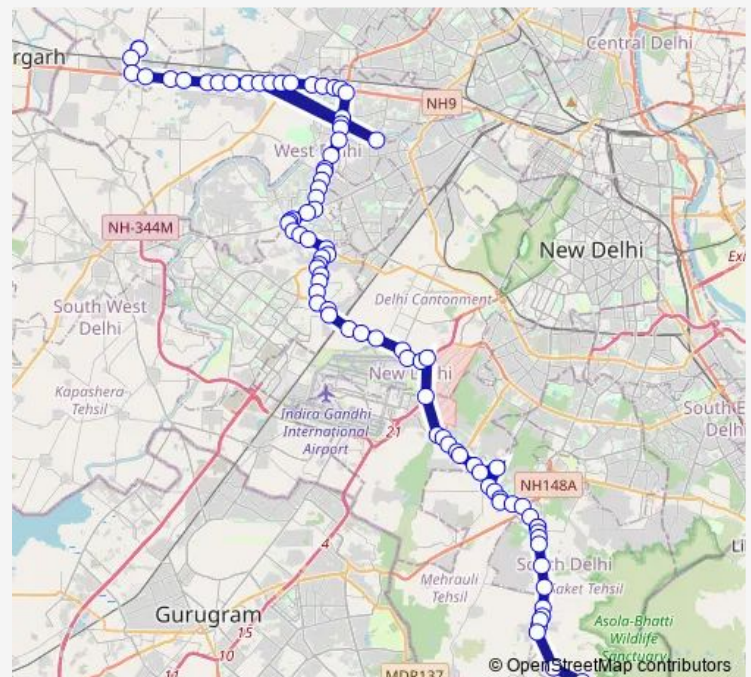

Udyog Nagar

Peera Garhi Metro Station

Peera Garhi Chowk

Route schedule

Ghevra Village — bhati mines

Monday 05:40-14:45

Tuesday 05:40-14:45

Wednesday 05:40-14:45

Thursday 05:40-14:45

Friday 05:40-14:45

Saturday 05:40-14:45

Sunday 05:40-14:45

Route info

Direction: Ghevra Village

Stops: 89

Trip Duration: 4 hour 7 min