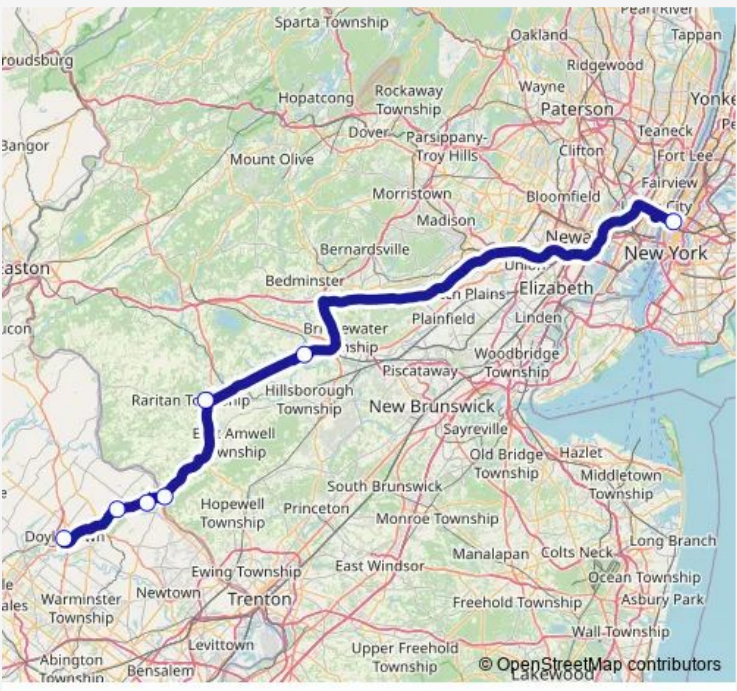

Bus Doylestown Flemington Westbound

[Go to website](#)

**Direction**  
 New York, NY (Pabt) — Doylestown, PA- Septa Train Station Bus Shelter - 130 S Clinton Ave

7 stops

[Open route schedule](#)

- New York, NY (Pabt)
- Branchburg, NJ - Municipal Park & Ride
- Flemington, NJ - Liberty Village Lower Commuter Lot
- Lambertville, NJ - Bus Shelter On Bridge St Near Exxon
- New Hope, PA- Bus Shelter In Logan Square Near Ups Store
- Lahaska, PA- Peddler's Village At Street Rd
- Doylestown, PA- Septa Train Station Bus Shelter - 130 S Clinton Ave

Route schedule

New York, NY (Pabt) — Doylestown, PA- Septa Train Station Bus Shelter - 130 S Clinton Ave

Monday	—
Tuesday	—
Wednesday	—
Thursday	—
Friday	—
Saturday	18:00
Sunday	18:00

Route info

Direction: New York, NY (Pabt)

Stops: 7

Trip Duration: 2 hour 15 min

Doylestown Flemington Westbound **BusMaps**

Bus time schedules and route maps are available in an offline PDF at [busmaps.com](https://busmaps.com). Use the [busmaps.com](https://busmaps.com) website to see live bus times, train schedule or subway schedule, and step-by-step directions for all public transit in Doylestown