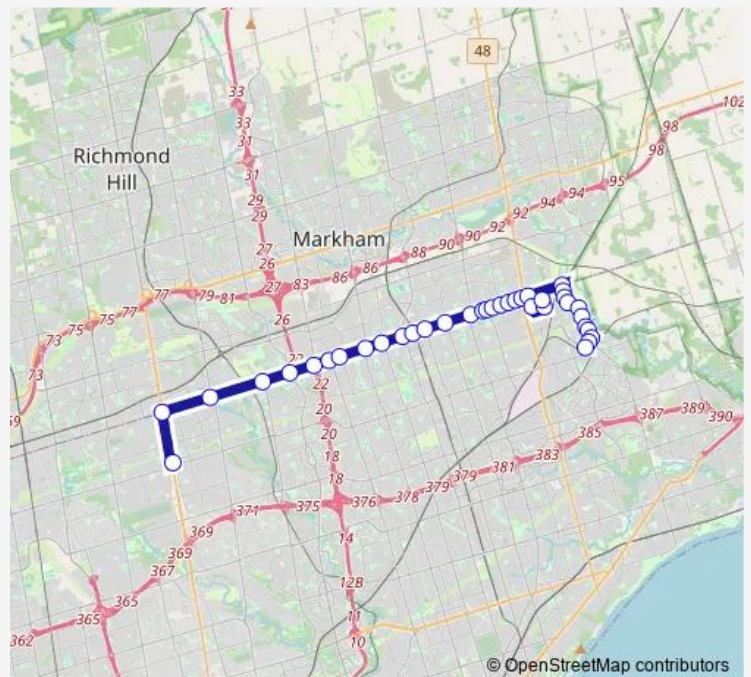

Steeles Ave East at Warden Ave

Steeles Ave East at Birchmount Rd

Steeles Ave East at Kennedy Rd

Steeles Ave East at Milliken GO Station

Steeles Ave East at Midland Ave East Side

Steeles Ave East at Brimley Rd

Steeles Ave East at Marydale Ave

Route schedule

Finch Station — Morningside Ave at Staines Rd North Side

Monday 06:10-18:30

Tuesday 06:10-18:30

Wednesday 06:10-18:30

Thursday 06:10-18:30

Friday 06:10-18:30

Saturday —

Sunday —

Route info

Direction: Finch Station

Stops: 37

Trip Duration: 1 hour 11 min

953 — Steeles East Express

Steeles Ave East at Markham Rd

Steeles Ave East at Tapscott Rd

Tapscott Rd at Select Ave

Morningside Ave at Passmore Ave

Morningside Ave at Passmore Ave - Amazon Fulfillment
Centre

Steeles Ave East at Staines Rd

Staines Rd at Quietbrook Cres (North)